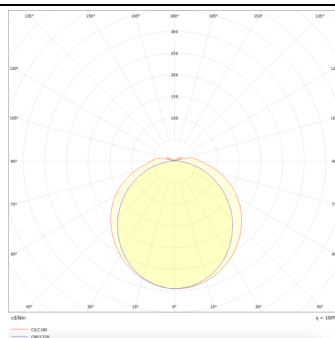

## Dimensions

**Product dimensions (mm)** 600x99x72

## Product

**Real power (W)** 24

**Real luminous flux (Lm)** 3360Lm

**Luminous efficiency (Lm/W)** 140

**Beam angle (°)** 120

**Life time (h)** 50000h L70B50

**IP** 65

**Colour** Silver