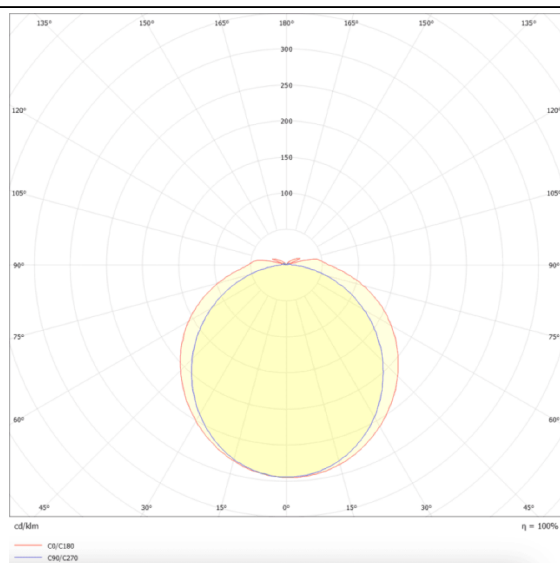

## WATERPROOF

Lavov Industrial fixture from the family WATERPROOF with a power of 24W and an optics 120 degrees . CCT 4000K. With a total lumen output of 3360Lm lm and a luminous efficiency of 140lm/W. ON-OFF driver. Made in PC body with polycarbonate with UV Stabilised Cover material , special design for the cover with more higher light efficiency and finished in Silver color. IP65 and IK08 degree of protection.

### Dimensions

Product dimensions (mm) **600x99x72**

### Photometry

Item code	<b>86.I007.2401.03</b>
Product type	<b>Indoor</b>
Category	<b>Industrial</b>
Family	<b>WATERPROOF</b>
Subfamily	<b>WATERPROOF</b>
Pictograms	

<b>Product</b>	
Real power (W)	<b>24</b>
Real luminous flux (Lm)	<b>3360Lm</b>
Luminous efficiency (Lm/W)	<b>140</b>
Beam angle (°)	<b>120</b>
Life time (h)	<b>50000h L70B50</b>
IP	<b>65</b>
Colour	<b>Silver</b>
Control gear included	<b>Yes</b>
Control gear	<b>ON-OFF</b>
Light source	<b>LED</b>
Type of LED	<b>SMD</b>
Colour temperature (K)	<b>4000</b>
Colour consistency (SDCM)	<b>SDCM3</b>
CRI	<b>80</b>
IK	<b>08</b>