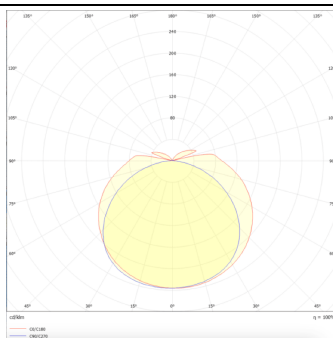

## WATERPROOF

Lavov Industrial fixture from the family WATERPROOF with a power of 24W and an optics 120 degrees . CCT 4000K. With a total lumen output of 3360Lm Im and a luminous efficiency of 140lm/W. ON-OFF driver. Made in PC body with polycarbonate with UV Stabilised Cover material , special design for the cover with more higher light efficiency and finished in Silver color. IP65 and IK08 degree of protection.

## Dimensions

**Product dimensions (mm)** 1200x69x72

## Product

**Real power (W)** 24

**Real luminous flux (Lm)** 3360Lm

**Luminous efficiency (Lm/W)** 140

**Beam angle (°)** 120

**Life time (h)** 50000h L70B50

**IP** 65

**Colour** Silver