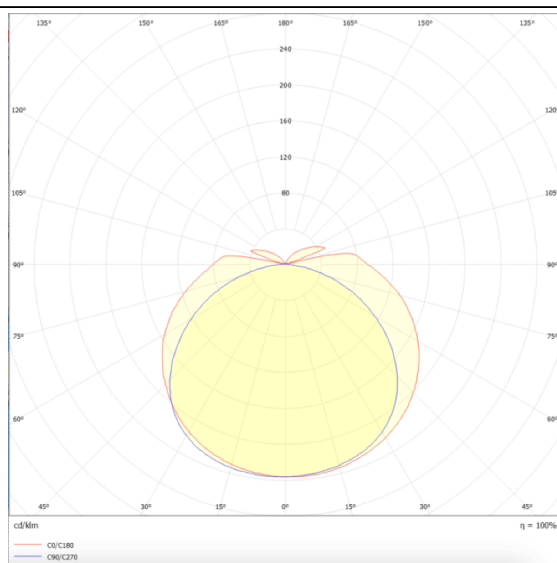

WATERPROOF

Lavov Industrial fixture from the family WATERPROOF with a power of 24W and an optics 120 degrees . CCT 4000K. With a total lumen output of 3360Lm lm and a luminous efficiency of 140lm/W. ON-OFF driver. Made in PC body with polycarbonate with UV Stabilised Cover material , special design for the cover with more higher light efficiency and finished in Silver color. IP65 and IK08 degree of protection.

Dimensions

Product dimensions (mm) **1200x69x72**

Scheme

Photometry

Item code	86.I007.3401.03
Product type	Indoor
Category	Industrial
Family	WATERPROOF
Pictograms	

Product	
Real power (W)	24
Real luminous flux (Lm)	3360Lm
Luminous efficiency (Lm/W)	140
Beam angle (°)	120
Life time (h)	50000h L70B50
IP	65
Colour	Silver
Control gear included	Yes
Control gear	ON-OFF
Light source	LED
Type of LED	SMD
Colour temperature (K)	4000
Colour consistency (SDCM)	SDCM3
CRI	80
IK	08