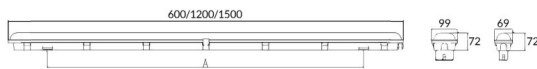

WATERPROOF

Lavov Industrial fixture from the family WATERPROOF with a power of 24W and an optics 120 degrees . CCT 4000K. With a total lumen output of 3360Lm lm and a luminous efficiency of 140lm/W. ON-OFF driver. Made in PC body with polycarbonate with UV Stabilised Cover material , special design for the cover with more higher light efficiency and finished in Silver color. IP65 and IK08 degree of protection.

Dimensions

Product dimensions (mm) **1200x69x72**

Scheme

Photometry

Item code	86.I007.3401.03
Product type	Indoor
Category	Industrial
Family	WATERPROOF
Pictograms	

Product	
Real power (W)	24
Real luminous flux (Lm)	3360Lm
Luminous efficiency (Lm/W)	140
Beam angle (°)	120
Life time (h)	50000h L70B50
IP	65
Colour	Silver
Control gear included	Yes
Control gear	ON-OFF
Light source	LED
Type of LED	SMD
Colour temperature (K)	4000
Colour consistency (SDCM)	SDCM3
CRI	80
IK	08