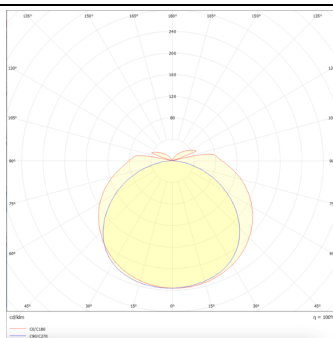

WATERPROOF

Lavov Industrial fixture from the family WATERPROOF with a power of 24W and an optics 120 degrees . CCT 4000K. With a total lumen output of 3360Lm Im and a luminous efficiency of 140lm/W. ON-OFF driver. Made in PC body with polycarbonate with UV Stabilised Cover material , special design for the cover with more higher light efficiency and finished in Silver color. IP65 and IK08 degree of protection.

Item code 86.I007.3401.03

Product type Indoor

Category Industrial

Family WATERPROOF

Pictograms

Dimensions

Product dimensions (mm) 1200x69x72

Scheme

Photometry

Product

Real power (W) 24

Real luminous flux (Lm) 3360Lm

Luminous efficiency (Lm/W) 140

Beam angle (°) 120

Life time (h) 50000h L70B50

IP 65

Colour Silver

Control gear included Yes

Control gear ON-OFF

Light source LED

Colour temperature (K) 4000

Colour consistency (SDCM) SDCM<3

CRI 80

IK 08