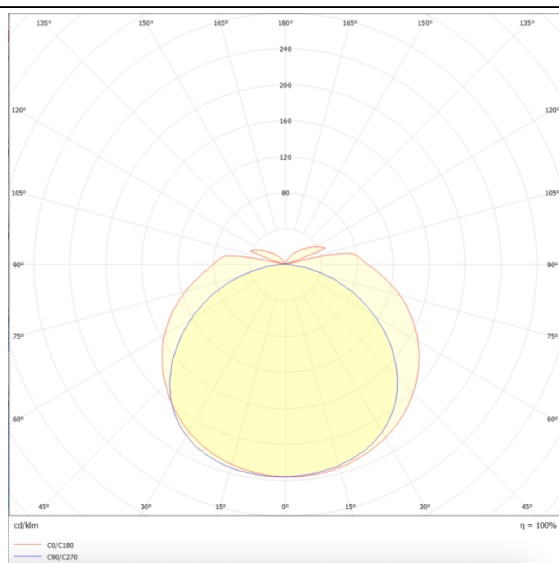

WATERPROOF

Lavov Industrial fixture from the family WATERPROOF with a power of 24W and an optics 120 degrees . CCT 4000K. With a total lumen output of 3360Lm lm and a luminous efficiency of 140lm/W. ON-OFF driver. Made in PC body with polycarbonate with UV Stabilised Cover material , special design for the cover with more higher light efficiency and finished in Silver color. IP65 and IK08 degree of protection.

Dimensions

Product dimensions (mm) **1200x69x72**

Scheme

Photometry

Item code	86.I007.3401.03
Product type	Indoor
Category	Industrial
Family	WATERPROOF
Subfamily	WATERPROOF
Pictograms	

Product	
Real power (W)	24
Real luminous flux (Lm)	3360Lm
Luminous efficiency (Lm/W)	140
Beam angle (°)	120
Life time (h)	50000h L70B50
IP	65
Colour	Silver
Control gear included	Yes
Control gear	ON-OFF
Light source	LED
Type of LED	SMD
Colour temperature (K)	4000
Colour consistency (SDCM)	SDCM3
CRI	80
IK	08