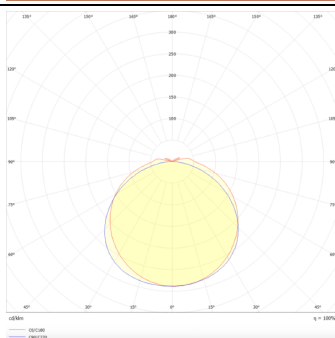

## Dimensions

**Product dimensions (mm)** 1200x99x72

## Product

**Real power (W)** 48

**Real luminous flux (Lm)** 6720Lm

**Luminous efficiency (Lm/W)** 140

**Beam angle (°)** 120

**Life time (h)** 50000h L70B50

**IP** 65

**Colour** Silver