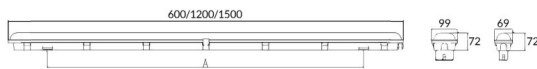

WATERPROOF

Lavov Industrial fixture from the family WATERPROOF with a power of 48W and an optics 120 degrees . CCT 4000K. With a total lumen output of 6720Lm Im and a luminous efficiency of 140lm/W. ON-OFF driver. Made in PC body with polycarbonate with UV Stabilised Cover material , special design for the cover with more higher light efficiency and finished in Silver color. IP65 and IK08 degree of protection.

Dimensions

Product dimensions (mm) **1200x99x72**

Scheme

Photometry

Item code	86.I007.4401.03				
Product type	Indoor				
Category	Industrial				
Family	WATERPROOF				
Pictograms		220 240 V	 850°	CRI 80	SDCM 3
		On Off	IP 65	50000h L70B50	

Product	
Real power (W)	48
Real luminous flux (Lm)	6720Lm
Luminous efficiency (Lm/W)	140
Beam angle (°)	120
Life time (h)	50000h L70B50
IP	65
Colour	Silver
Control gear included	Yes
Control gear	ON-OFF
Light source	LED
Type of LED	SMD
Colour temperature (K)	4000
Colour consistency (SDCM)	SDCM3
CRI	80
IK	08