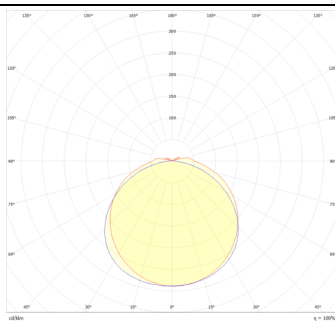

## Dimensions

**Product dimensions (mm)** 1200x99x72

## Product

**Real power (W)** 48

**Real luminous flux (Lm)** 6720Lm

**Luminous efficiency (Lm/W)** 140

**Beam angle (°)** 120

**Life time (h)** 50000h L70B50

**IP** 65

**Colour** Silver