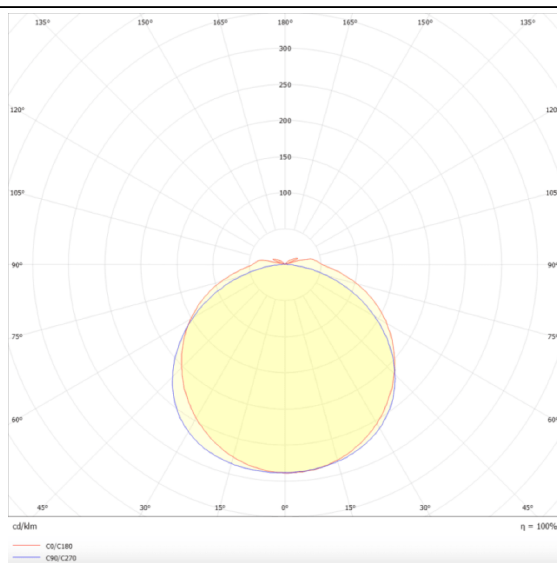

WATERPROOF

Lavov Industrial fixture from the family WATERPROOF with a power of 48W and an optics 120 degrees . CCT 4000K. With a total lumen output of 6720Lm Im and a luminous efficiency of 140lm/W. ON-OFF driver. Made in PC body with polycarbonate with UV Stabilised Cover material , special design for the cover with more higher light efficiency and finished in Silver color. IP65 and IK08 degree of protection.

Dimensions

Product dimensions (mm) **1200x99x72**

Scheme

Photometry

Item code	86.I007.4401.03				
Product type	Indoor				
Category	Industrial				
Family	WATERPROOF				
Pictograms		220 240 V	 850°	CRI 80	SDCM 3
		On Off	IP 65	50000h L70B50	

Product	
Real power (W)	48
Real luminous flux (Lm)	6720Lm
Luminous efficiency (Lm/W)	140
Beam angle (°)	120
Life time (h)	50000h L70B50
IP	65
Colour	Silver
Control gear included	Yes
Control gear	ON-OFF
Light source	LED
Type of LED	SMD
Colour temperature (K)	4000
Colour consistency (SDCM)	SDCM3
CRI	80
IK	08