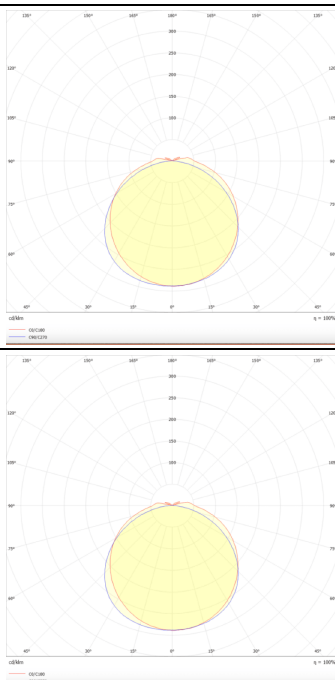

WATERPROOF

Lavov Industrial fixture from the family WATERPROOF with a power of 48W and an optics 120 degrees . CCT 4000K. With a total lumen output of 6720Lm lm and a luminous efficiency of 140lm/W. ON-OFF driver. Made in PC body with polycarbonate with UV Stabilised Cover material , special design for the cover with more higher light efficiency and finished in Silver color. IP65 and IK08 degree of protection.

Dimensions

Product dimensions (mm) 1200x99x72

Scheme

Photometry

Item code 86.I007.4401.03

Product type Indoor

Category Industrial

Family WATERPROOF

Pictograms

Product

Real power (W) 48

Real luminous flux (Lm) 6720Lm

Luminous efficiency (Lm/W) 140

Beam angle (°) 120

Life time (h) 50000h L70B50

IP 65

Colour Silver

Control gear included Yes

Control gear ON-OFF

Light source LED

Colour temperature (K) 4000

Colour consistency (SDCM) SDCM<3

CRI 80

IK 08