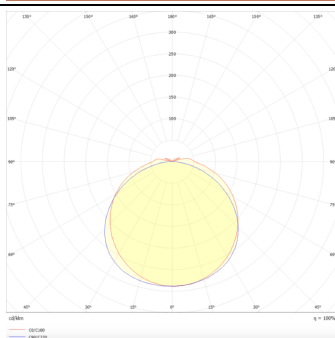

Item code 86.I007.4401.03

Product type Indoor

Category Industrial

Family WATERPROOF

Subfamily WATERPROOF

Pictograms

Dimensions

Product dimensions (mm) 1200x99x72

Scheme

Photometry

Product

Real power (W) 48

Real luminous flux (Lm) 6720Lm

Luminous efficiency (Lm/W) 140

Beam angle (°) 120

Life time (h) 50000h L70B50