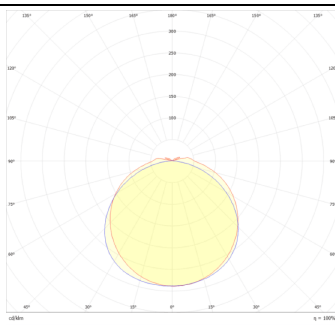

Item code 86.I007.4401.03

Product type Indoor

Category Industrial

Family WATERPROOF

Subfamily WATERPROOF

Pictograms

Dimensions

Product dimensions (mm) 1200x99x72

Scheme

Photometry

Product

Real power (W) 48

Real luminous flux (Lm) 6720Lm

Luminous efficiency (Lm/W) 140

Beam angle (°) 120

Life time (h) 50000h L70B50