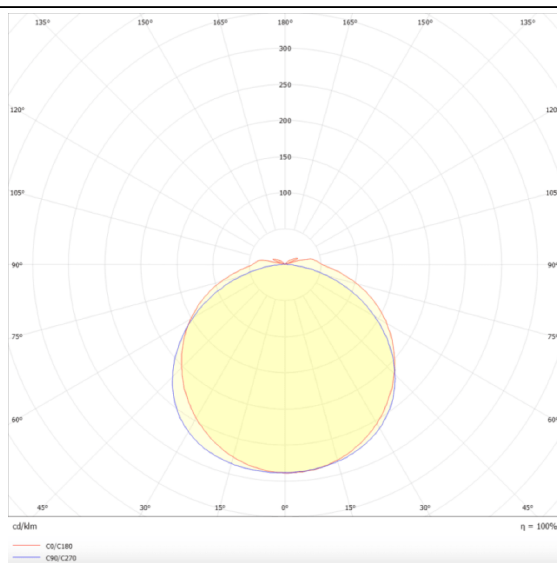

WATERPROOF

Lavov Industrial fixture from the family WATERPROOF with a power of 48W and an optics 120 degrees . CCT 4000K. With a total lumen output of 6720Lm lm and a luminous efficiency of 140lm/W. ON-OFF driver. Made in PC body with polycarbonate with UV Stabilised Cover material , special design for the cover with more higher light efficiency and finished in Silver color. IP65 and IK08 degree of protection.

Dimensions

Product dimensions (mm) **1200x99x72**

Scheme

Photometry

Item code	86.I007.4401.03
Product type	Indoor
Category	Industrial
Family	WATERPROOF
Subfamily	WATERPROOF
Pictograms	

Product	
Real power (W)	48
Real luminous flux (Lm)	6720Lm
Luminous efficiency (Lm/W)	140
Beam angle (°)	120
Life time (h)	50000h L70B50
IP	65
Colour	Silver
Control gear included	Yes
Control gear	ON-OFF
Light source	LED
Type of LED	SMD
Colour temperature (K)	4000
Colour consistency (SDCM)	SDCM3
CRI	80
IK	08