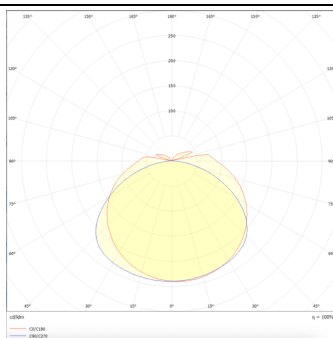

WATERPROOF

Lavov Industrial fixture from the family WATERPROOF with a power of 30W and an optics 120 degrees . CCT 4000K. With a total lumen output of 4200Lm lm and a luminous efficiency of 140lm/W. ON-OFF driver. Made in PC body with polycarbonate with UV Stabilised Cover material , special design for the cover with more higher light efficiency and finished in Silver color. IP65 and IK08 degree of protection.

Dimensions

Product dimensions (mm) 1500x69x72

Scheme

Photometry

| | |
|--------------|--|
| Item code | 86.I007.5401.03 |
| Product type | Indoor |
| Category | Industrial |
| Family | WATERPROOF |
| Pictograms |  |

Product

| | |
|----------------------------|---------------|
| Real power (W) | 30 |
| Real luminous flux (Lm) | 4200Lm |
| Luminous efficiency (Lm/W) | 140 |
| Beam angle (°) | 120 |
| Life time (h) | 50000h L70B50 |
| IP | 65 |
| Colour | Silver |
| Control gear included | Yes |
| Control gear | ON-OFF |
| Light source | LED |
| Colour temperature (K) | 4000 |
| Colour consistency (SDCM) | SDCM<3 |
| CRI | 80 |
| IK | 08 |