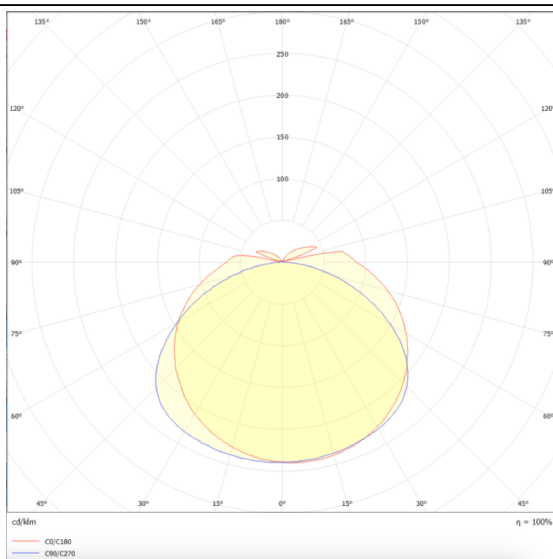

WATERPROOF

Lavov Industrial fixture from the family WATERPROOF with a power of 30W and an optics 120 degrees . CCT 4000K. With a total lumen output of 4200Lm lm and a luminous efficiency of 140lm/W. ON-OFF driver. Made in PC body with polycarbonate with UV Stabilised Cover material , special design for the cover with more higher light efficiency and finished in Silver color. IP65 and IK08 degree of protection.

Dimensions

Product dimensions (mm) **1500x69x72**

Scheme

Photometry

Item code	86.I007.5401.03
Product type	Indoor
Category	Industrial
Family	WATERPROOF
Pictograms	

Product	
Real power (W)	30
Real luminous flux (Lm)	4200Lm
Luminous efficiency (Lm/W)	140
Beam angle (°)	120
Life time (h)	50000h L70B50
IP	65
Colour	Silver
Control gear included	Yes
Control gear	ON-OFF
Light source	LED
Type of LED	SMD
Colour temperature (K)	4000
Colour consistency (SDCM)	SDCM3
CRI	80
IK	08