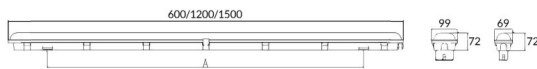

WATERPROOF

Lavov Industrial fixture from the family WATERPROOF with a power of 30W and an optics 120 degrees . CCT 4000K. With a total lumen output of 4200Lm lm and a luminous efficiency of 140lm/W. ON-OFF driver. Made in PC body with polycarbonate with UV Stabilised Cover material , special design for the cover with more higher light efficiency and finished in Silver color. IP65 and IK08 degree of protection.

Dimensions

Product dimensions (mm) **1500x69x72**

Scheme

Photometry

Item code	86.I007.5401.03
Product type	Indoor
Category	Industrial
Family	WATERPROOF
Pictograms	

Product	
Real power (W)	30
Real luminous flux (Lm)	4200Lm
Luminous efficiency (Lm/W)	140
Beam angle (°)	120
Life time (h)	50000h L70B50
IP	65
Colour	Silver
Control gear included	Yes
Control gear	ON-OFF
Light source	LED
Type of LED	SMD
Colour temperature (K)	4000
Colour consistency (SDCM)	SDCM3
CRI	80
IK	08