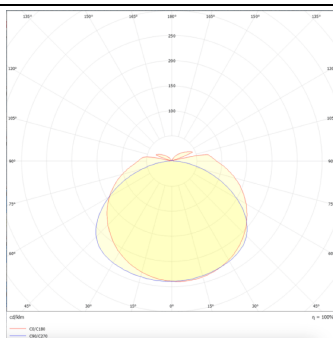

Item code 86.I007.5401.03

Product type Indoor

Category Industrial

Family WATERPROOF

Subfamily WATERPROOF

Pictograms

Dimensions

Product dimensions (mm) 1500x69x72

Scheme

Photometry

Product

Real power (W) 30

Real luminous flux (Lm) 4200Lm

Luminous efficiency (Lm/W) 140

Beam angle (°) 120

Life time (h) 50000h L70B50