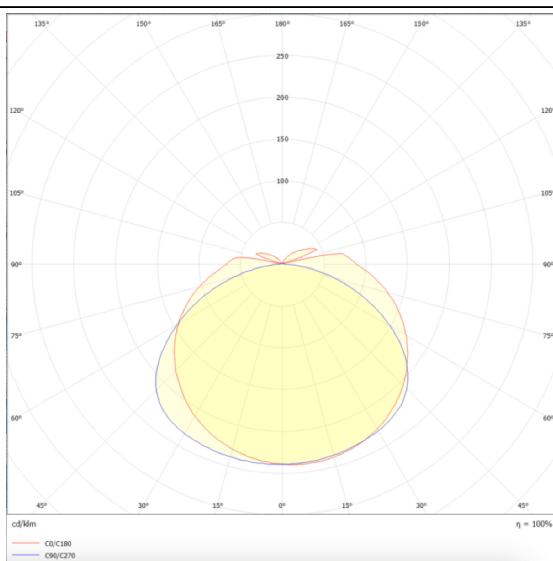

## WATERPROOF

Lavov Industrial fixture from the family WATERPROOF with a power of 30W and an optics 120 degrees . CCT 4000K. With a total lumen output of 4200Lm lm and a luminous efficiency of 140lm/W. ON-OFF driver. Made in PC body with polycarbonate with UV Stabilised Cover material , special design for the cover with more higher light efficiency and finished in Silver color. IP65 and IK08 degree of protection.

### Dimensions

Product dimensions (mm) 1500x69x72

### Photometry

Item code	86.I007.5401.03
Product type	Indoor
Category	Industrial
Family	WATERPROOF
Subfamily	WATERPROOF
Pictograms	

Product	
Real power (W)	30
Real luminous flux (Lm)	4200Lm
Luminous efficiency (Lm/W)	140
Beam angle (°)	120
Life time (h)	50000h L70B50
IP	65
Colour	Silver
Control gear included	Yes
Control gear	ON-OFF
Light source	LED
Type of LED	SMD
Colour temperature (K)	4000
Colour consistency (SDCM)	SDCM3
CRI	80
IK	08