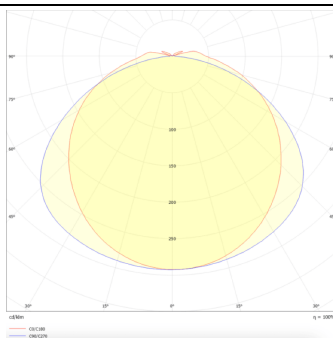

Item code 86.I007.6401.03

Product type Indoor

Category Industrial

Family WATERPROOF

Pictograms

Dimensions

Product dimensions (mm) 1500x99x72

Scheme

Photometry

Product

Real power (W) 60

Real luminous flux (Lm) 8400Lm

Luminous efficiency (Lm/W) 140

Beam angle (°) 120

Life time (h) 50000h L70B50

IP 65