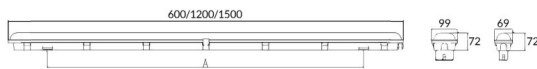

WATERPROOF

Lavov Industrial fixture from the family WATERPROOF with a power of 60W and an optics 120 degrees . CCT 4000K. With a total lumen output of 8400Lm Im and a luminous efficiency of 140lm/W. ON-OFF driver. Made in PC body with polycarbonate with UV Stabilised Cover material , special design for the cover with more higher light efficiency and finished in Silver color. IP65 and IK08 degree of protection.

Dimensions

Product dimensions (mm) **1500x99x72**

Scheme

Photometry

Item code	86.I007.6401.03			
Product type	Indoor			
Category	Industrial			
Family	WATERPROOF			
Pictograms		220 240 V	 850°	CRI 80
				SDCM 3
		On Off	IP 65	50000h L70B50

Product	
Real power (W)	60
Real luminous flux (Lm)	8400Lm
Luminous efficiency (Lm/W)	140
Beam angle (°)	120
Life time (h)	50000h L70B50
IP	65
Colour	Silver
Control gear included	Yes
Control gear	ON-OFF
Light source	LED
Type of LED	SMD
Colour temperature (K)	4000
Colour consistency (SDCM)	SDCM3
CRI	80
IK	08