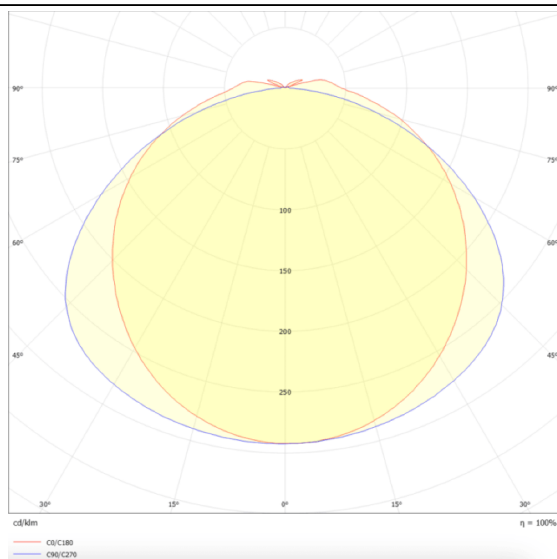

WATERPROOF

Lavov Industrial fixture from the family WATERPROOF with a power of 60W and an optics 120 degrees . CCT 4000K. With a total lumen output of 8400Lm Im and a luminous efficiency of 140lm/W. ON-OFF driver. Made in PC body with polycarbonate with UV Stabilised Cover material , special design for the cover with more higher light efficiency and finished in Silver color. IP65 and IK08 degree of protection.

Dimensions

Product dimensions (mm) **1500x99x72**

Scheme

Photometry

Item code	86.I007.6401.03			
Product type	Indoor			
Category	Industrial			
Family	WATERPROOF			
Pictograms		220 240 V	 850°	CRI 80
				SDCM 3
		On Off	IP 65	50000h L70B50

Product	
Real power (W)	60
Real luminous flux (Lm)	8400Lm
Luminous efficiency (Lm/W)	140
Beam angle (°)	120
Life time (h)	50000h L70B50
IP	65
Colour	Silver
Control gear included	Yes
Control gear	ON-OFF
Light source	LED
Type of LED	SMD
Colour temperature (K)	4000
Colour consistency (SDCM)	SDCM3
CRI	80
IK	08