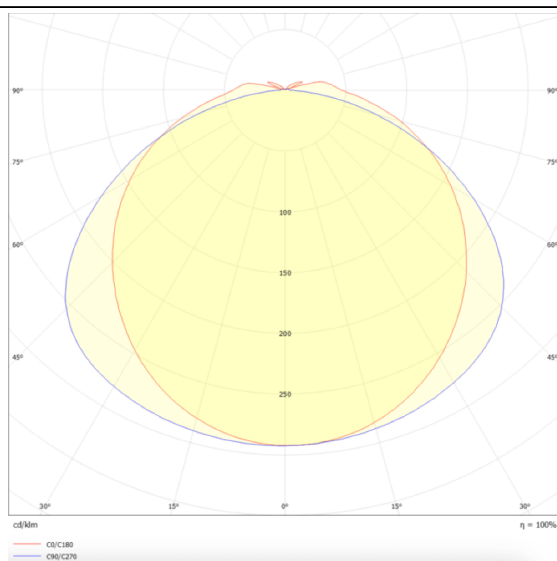

WATERPROOF

Lavov Industrial fixture from the family WATERPROOF with a power of 60W and an optics 120 degrees . CCT 4000K. With a total lumen output of 8400Lm lm and a luminous efficiency of 140lm/W. ON-OFF driver. Made in PC body with polycarbonate with UV Stabilised Cover material , special design for the cover with more higher light efficiency and finished in Silver color. IP65 and IK08 degree of protection.

Dimensions

Product dimensions (mm) **1500x99x72**

Scheme

Photometry

Item code	86.I007.6401.03
Product type	Indoor
Category	Industrial
Family	WATERPROOF
Subfamily	WATERPROOF
Pictograms	

Product	
Real power (W)	60
Real luminous flux (Lm)	8400Lm
Luminous efficiency (Lm/W)	140
Beam angle (°)	120
Life time (h)	50000h L70B50
IP	65
Colour	Silver
Control gear included	Yes
Control gear	ON-OFF
Light source	LED
Type of LED	SMD
Colour temperature (K)	4000
Colour consistency (SDCM)	SDCM3
CRI	80
IK	08