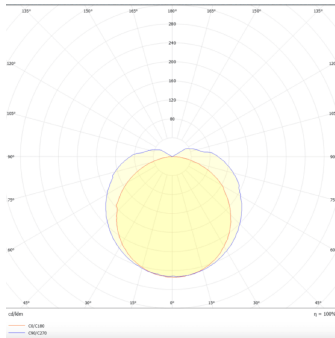

Scheme

Photometry

Product

Real power (W) 22

Real luminous flux (Lm) 3300

Luminous efficiency (Lm/W) 150

Beam angle (°) 130

Life time (h) 50000h L80B10

IP 69

Colour White

Control gear included Yes

Control gear ON-OFF

Colour temperature (K) 4000

Colour consistency (SDCM) SDCM<3

CRI 80