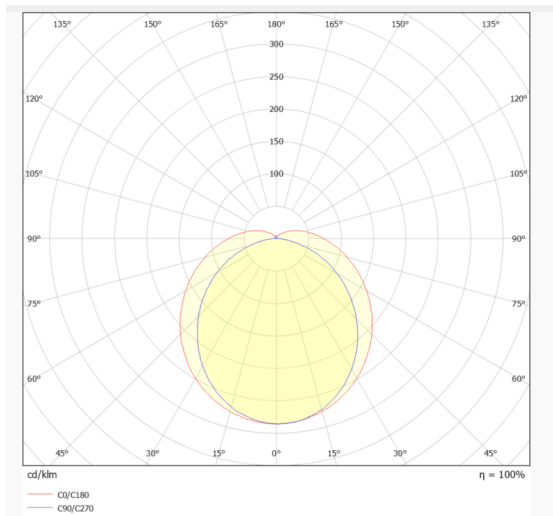

TUBEPROOF

Lavov Industrial fixture from the family TUBEPROOF, with a power of 20W and a 120° beam angle. Finished in White colour. Dimensions 120x86x600mm. With a total lumen output of 3300lm and a luminous efficiency of 165lm/W. CCT 4000. Driver ON-OFF. Made in PC BODY. IP66. IK10

Dimensions

Product dimensions (mm) **120x86x600mm**

Scheme

Photometry

Item code	86.I008.1401.01
Product type	Indoor
Category	Industrial
Family	TUBEPROOF
Subfamily	TUBEPROOF
Pictograms	

Product	
Real power (W)	20
Real luminous flux (Lm)	3300
Luminous efficiency (Lm/W)	165
Beam angle (°)	120°
Life time (h)	60,000hrs-L90B50
IP	66
Colour	White
Control gear included	Yes
Control gear	ON-OFF
Light source	LED
Type of LED	SMD
Colour temperature (K)	4000
Colour consistency (SDCM)	SDCM3
CRI	80
IK	IK10