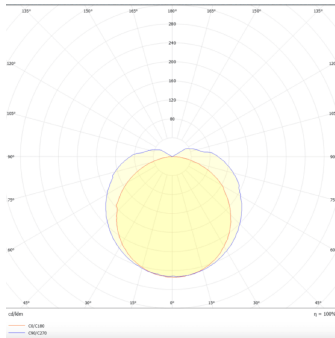

### TUBEPROOF

Lavov Industrial fixture from the family TUBEPROOF with a power of 22W and a 130 degrees beam angle with a real lumen output of 3300lm and an efficiency of 150 lm/W made in PC BODY and finished in Whitecolour.ON-OFF driver.

### Scheme

### Photometry

### Product

**Real power (W)** 22

**Real luminous flux (Lm)** 3300

**Luminous efficiency (Lm/W)** 150

**Beam angle (°)** 130

**Life time (h)** 50000h L80B10

**IP** 69

**Colour** White