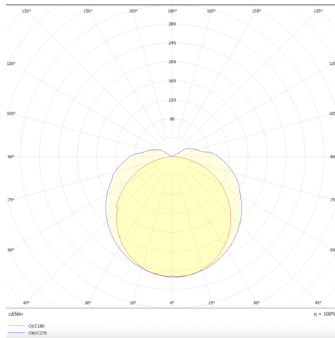

### TUBEPROOF

Lavov Industrial fixture from the family TUBEPROOF with a power of 22W and a 130 degrees beam angle with a real lumen output of 3300lm and an efficiency of 150 lm/W made in PC BODY and finished in Whitecolour.ON-OFF driver.

### Photometry

<b>Product</b>	
<b>Real power (W)</b>	<b>22</b>
<b>Real luminous flux (Lm)</b>	<b>3300</b>
<b>Luminous efficiency (Lm/W)</b>	<b>150</b>
<b>Beam angle (°)</b>	<b>130</b>
<b>Life time (h)</b>	<b>50000h L80B10</b>
<b>IP</b>	<b>69</b>
<b>Colour</b>	<b>White</b>
<b>Control gear included</b>	<b>Yes</b>
<b>Control gear</b>	<b>ON-OFF</b>
<b>Colour temperature (K)</b>	<b>4000</b>
<b>Colour consistency (SDCM)</b>	<b>SDCM&lt;3</b>
<b>CRI</b>	<b>80</b>