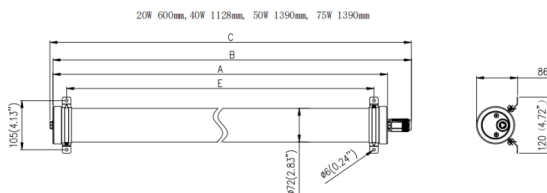

TUBEPROOF

Lavov Industrial fixture from the family TUBEPROOF, with a power of 20W and a 120° beam angle. Finished in White colour. Dimensions 120x86x600mm. With a total lumen output of 3300lm and a luminous efficiency of 165lm/W. CCT 4000. Driver ON-OFF. Made in PC BODY. IP66. IK10

Dimensions

Product dimensions (mm) **120x86x600mm**

Scheme

Photometry

Item code	86.I008.1401.01
Product type	Indoor
Category	Industrial
Family	TUBEPROOF
Subfamily	TUBEPROOF
Pictograms	

Product	
Real power (W)	20
Real luminous flux (Lm)	3300
Luminous efficiency (Lm/W)	165
Beam angle (°)	120°
Life time (h)	60,000hrs-L90B50
IP	66
Colour	White
Control gear included	Yes
Control gear	ON-OFF
Light source	LED
Type of LED	SMD
Colour temperature (K)	4000
Colour consistency (SDCM)	SDCM3
CRI	80
IK	IK10