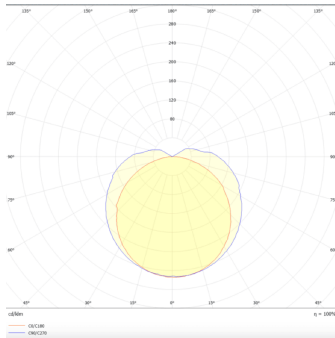

TUBEPROOF

Lavov Industrial fixture from the family TUBEPROOF with a power of 22W and a 130 degrees beam angle with a real lumen output of 3300lm and an efficiency of 150 lm/W made in PC BODY and finished in Whitecolour.ON-OFF driver.

Item code	86.I008.1401.01
Product type	Indoor
Category	Industrial
Family	TUBEPROOF
Subfamily	TUBEPROOF
Pictograms	

Scheme

Photometry

Product	
Real power (W)	22
Real luminous flux (Lm)	3300
Luminous efficiency (Lm/W)	150
Beam angle (°)	130
Life time (h)	50000h L80B10
IP	69
Colour	White
Control gear included	Yes
Control gear	ON-OFF
Colour temperature (K)	4000
Colour consistency (SDCM)	SDCM<3
CRI	80