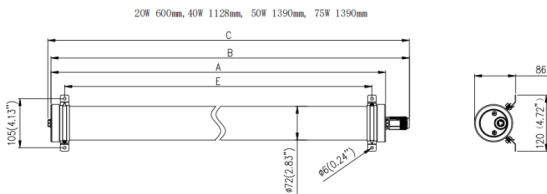

TUBEPROOF

Lavov Industrial fixture from the family TUBEPROOF, with a power of 20W and a 120° beam angle. Finished in White colour. Dimensions 120x86x600mm. With a total lumen output of 3300lm and a luminous efficiency of 165lm/W. CCT 4000. Driver DALI. Made in PC BODY. IP66. IK10

Dimensions

Product dimensions (mm) **120x86x600mm**

Scheme

Photometry

Item code	86.I008.1403.01
Product type	Indoor
Category	Industrial
Family	TUBEPROOF
Subfamily	TUBEPROOF
Pictograms	

Product	
Real power (W)	20
Real luminous flux (Lm)	3300
Luminous efficiency (Lm/W)	165
Beam angle (°)	120°
Life time (h)	60,000hrs-L90B50
IP	66
Colour	White
Control gear included	Yes
Control gear	DALI
Colour temperature (K)	4000
Colour consistency (SDCM)	SDCM<3
CRI	80
IK	IK10