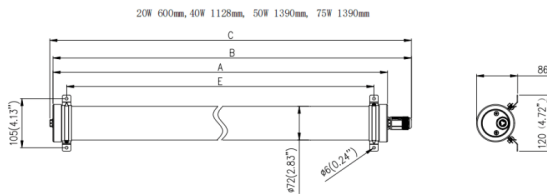

## TUBEPROOF

Lavov Industrial fixture from the family TUBEPROOF, with a power of 20W and a 120° beam angle. Finished in White colour. Dimensions 120x86x600mm. With a total lumen output of 3300lm and a luminous efficiency of 165lm/W. CCT 4000. Driver DALI. Made in PC BODY. IP66. IK10

### Dimensions

Product dimensions (mm) **120x86x600mm**

### Photometry

Item code	<b>86.I008.1403.01</b>
Product type	<b>Indoor</b>
Category	<b>Industrial</b>
Family	<b>TUBEPROOF</b>
Subfamily	<b>TUBEPROOF</b>
Pictograms	

Product	
Real power (W)	<b>20</b>
Real luminous flux (Lm)	<b>3300</b>
Luminous efficiency (Lm/W)	<b>165</b>
Beam angle (°)	<b>120°</b>
Life time (h)	<b>60,000hrs-L90B50</b>
IP	<b>66</b>
Colour	<b>White</b>
Control gear included	<b>Yes</b>
Control gear	<b>DALI</b>
Light source	<b>LED</b>
Type of LED	<b>SMD</b>
Colour temperature (K)	<b>4000</b>
Colour consistency (SDCM)	<b>SDCM3</b>
CRI	<b>80</b>
IK	<b>IK10</b>