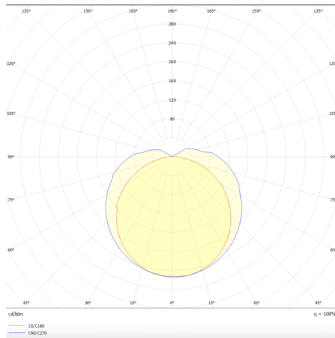

### TUBEPROOF

Lavov Industrial fixture from the family TUBEPROOF with a power of 22W and a 130 degrees beam angle with a real lumen output of 3300lm and an efficiency of 150 lm/W made in PC BODY and finished in Whitecolour.

### Scheme

### Photometry

### Product

**Real power (W)** 22

**Real luminous flux (Lm)** 3300

**Luminous efficiency (Lm/W)** 150

**Beam angle (°)** 130

**Life time (h)** 50000h L80B10

**IP** 69

**Colour** White