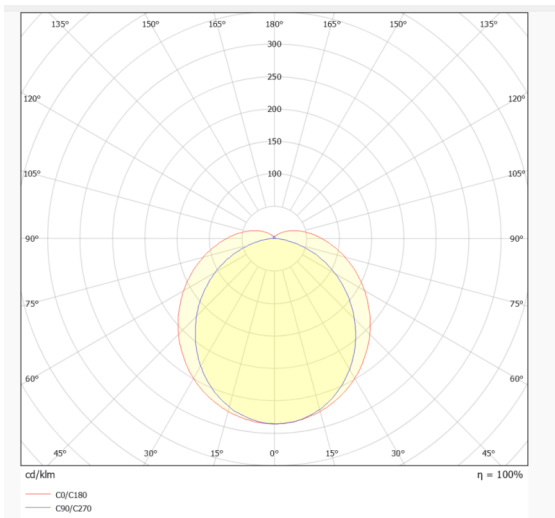

TUBEPROOF

Lavov Industrial fixture from the family TUBEPROOF, with a power of 20W and a 120° beam angle. Finished in White colour. Dimensions 120x86x600mm. With a total lumen output of 3300lm and a luminous efficiency of 165lm/W. CCT 4000. Driver DALI. Made in PC BODY. IP66. IK10

Dimensions

Product dimensions (mm) **120x86x600mm**

Scheme

Photometry

Item code	86.I008.1403.01
Product type	Indoor
Category	Industrial
Family	TUBEPROOF
Subfamily	TUBEPROOF
Pictograms	

Product	
Real power (W)	20
Real luminous flux (Lm)	3300
Luminous efficiency (Lm/W)	165
Beam angle (°)	120°
Life time (h)	60,000hrs-L90B50
IP	66
Colour	White
Control gear included	Yes
Control gear	DALI
Colour temperature (K)	4000
Colour consistency (SDCM)	SDCM<3
CRI	80
IK	IK10