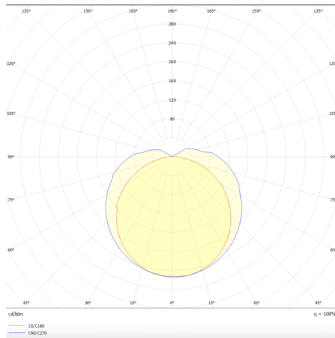

TUBEPROOF

Lavov Industrial fixture from the family TUBEPROOF with a power of 22W and a 130 degrees beam angle with a real lumen output of 3300lm and an efficiency of 150 lm/W made in PC BODY and finished in Whitecolour.

Product

Real power (W) 22

Real luminous flux (Lm) 3300

Luminous efficiency (Lm/W) 150

Beam angle (°) 130

Life time (h) 50000h L80B10

IP 69

Colour White