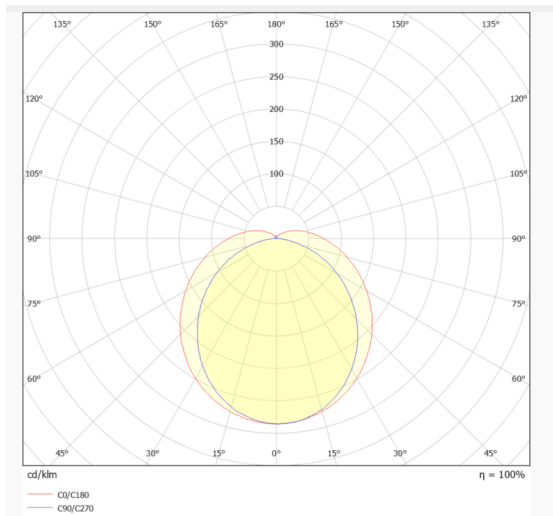

## TUBEPROOF

Lavov Industrial fixture from the family TUBEPROOF, with a power of 20W and a 120° beam angle. Finished in White colour. Dimensions 120x86x600mm. With a total lumen output of 3300lm and a luminous efficiency of 165lm/W. CCT 4000. Driver DALI. Made in PC BODY. IP66. IK10

### Dimensions

Product dimensions (mm) **120x86x600mm**

### Photometry

Item code	<b>86.I008.1403.01</b>
Product type	<b>Indoor</b>
Category	<b>Industrial</b>
Family	<b>TUBEPROOF</b>
Subfamily	<b>TUBEPROOF</b>
Pictograms	

Product	
Real power (W)	<b>20</b>
Real luminous flux (Lm)	<b>3300</b>
Luminous efficiency (Lm/W)	<b>165</b>
Beam angle (°)	<b>120°</b>
Life time (h)	<b>60,000hrs-L90B50</b>
IP	<b>66</b>
Colour	<b>White</b>
Control gear included	<b>Yes</b>
Control gear	<b>DALI</b>
Light source	<b>LED</b>
Type of LED	<b>SMD</b>
Colour temperature (K)	<b>4000</b>
Colour consistency (SDCM)	<b>SDCM3</b>
CRI	<b>80</b>
IK	<b>IK10</b>