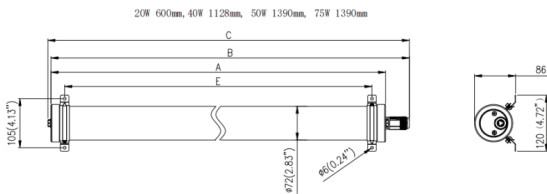

**TUBEPROOF**

Lavov Industrial fixture from the family TUBEPROOF, with a power of 40W and a 120° beam angle. Finished in White colour. Dimensions 120x86x1128mm. With a total lumen output of 6600lm and a luminous efficiency of 165lm/W. CCT 4000. Driver ON-OFF. Made in PC BODY. IP66. IK10

**Dimensions**

**Product dimensions (mm)**      **120x86x1128mm**

**Scheme**

**Photometry**

<b>Item code</b>	<b>86.I008.2401.01</b>
<b>Product type</b>	<b>Indoor</b>
<b>Category</b>	<b>Industrial</b>
<b>Family</b>	<b>TUBEPROOF</b>
<b>Subfamily</b>	<b>TUBEPROOF</b>
<b>Pictograms</b>	

<b>Product</b>	
<b>Real power (W)</b>	<b>40</b>
<b>Real luminous flux (Lm)</b>	<b>6600</b>
<b>Luminous efficiency (Lm/W)</b>	<b>165</b>
<b>Beam angle (°)</b>	<b>120°</b>
<b>Life time (h)</b>	<b>60,000hrs-L90B50</b>
<b>IP</b>	<b>66</b>
<b>Colour</b>	<b>White</b>
<b>Control gear included</b>	<b>Yes</b>
<b>Control gear</b>	<b>ON-OFF</b>
<b>Light source</b>	<b>LED</b>
<b>Type of LED</b>	<b>SMD</b>
<b>Colour temperature (K)</b>	<b>4000</b>
<b>Colour consistency (SDCM)</b>	<b>SDCM3</b>
<b>CRI</b>	<b>80</b>
<b>IK</b>	<b>IK10</b>