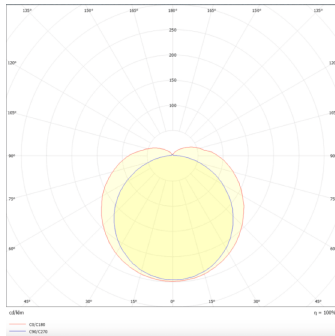

Product

Real power (W) 45

Real luminous flux (Lm) 6000

Luminous efficiency (Lm/W) 133

Beam angle (°) 130

Life time (h) 50000h L80B10

IP 69

Colour White