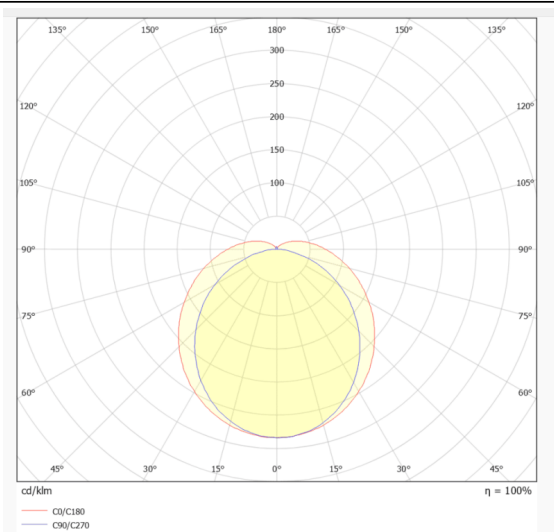

**TUBEPROOF**

Lavov Industrial fixture from the family TUBEPROOF, with a power of 40W and a 120° beam angle. Finished in White colour. Dimensions 120x86x1128mm. With a total lumen output of 6600lm and a luminous efficiency of 165lm/W. CCT 4000. Driver ON-OFF. Made in PC BODY. IP66. IK10

**Dimensions**

**Product dimensions (mm)**      **120x86x1128mm**

**Scheme**

**Photometry**

<b>Item code</b>	<b>86.I008.2401.01</b>
<b>Product type</b>	<b>Indoor</b>
<b>Category</b>	<b>Industrial</b>
<b>Family</b>	<b>TUBEPROOF</b>
<b>Subfamily</b>	<b>TUBEPROOF</b>
<b>Pictograms</b>	

<b>Product</b>	
<b>Real power (W)</b>	<b>40</b>
<b>Real luminous flux (Lm)</b>	<b>6600</b>
<b>Luminous efficiency (Lm/W)</b>	<b>165</b>
<b>Beam angle (°)</b>	<b>120°</b>
<b>Life time (h)</b>	<b>60,000hrs-L90B50</b>
<b>IP</b>	<b>66</b>
<b>Colour</b>	<b>White</b>
<b>Control gear included</b>	<b>Yes</b>
<b>Control gear</b>	<b>ON-OFF</b>
<b>Light source</b>	<b>LED</b>
<b>Type of LED</b>	<b>SMD</b>
<b>Colour temperature (K)</b>	<b>4000</b>
<b>Colour consistency (SDCM)</b>	<b>SDCM3</b>
<b>CRI</b>	<b>80</b>
<b>IK</b>	<b>IK10</b>