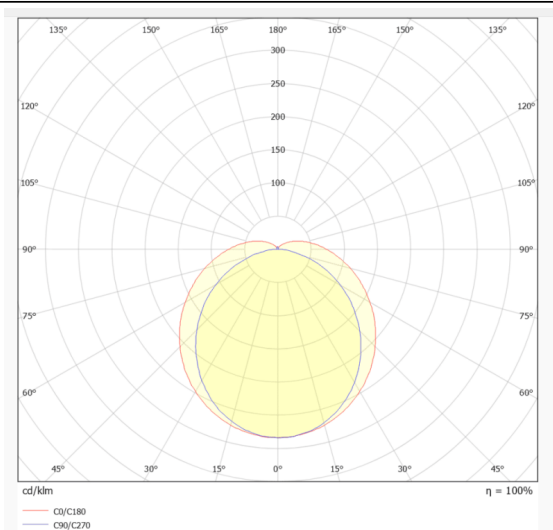

TUBEPROOF

Lavov Industrial fixture from the family TUBEPROOF, with a power of 40W and a 120° beam angle. Finished in White colour. Dimensions 120x86x1128mm. With a total lumen output of 6600lm and a luminous efficiency of 165lm/W. CCT 4000. Driver DALI. Made in PC BODY. IP66. IK10

Dimensions

Product dimensions (mm) **120x86x1128mm**

Scheme

Photometry

Item code	86.I008.2403.01
Product type	Indoor
Category	Industrial
Family	TUBEPROOF
Subfamily	TUBEPROOF
Pictograms	

Product	
Real power (W)	40
Real luminous flux (Lm)	6600
Luminous efficiency (Lm/W)	165
Beam angle (°)	120°
Life time (h)	60,000hrs-L90B50
IP	66
Colour	White
Control gear included	Yes
Control gear	DALI
Light source	LED
Type of LED	SMD
Colour temperature (K)	4000
Colour consistency (SDCM)	SDCM3
CRI	80
IK	IK10