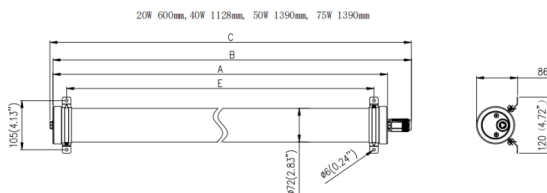

TUBEPROOF

Lavov Industrial fixture from the family TUBEPROOF, with a power of 40W and a 120° beam angle. Finished in White colour. Dimensions 120x86x1128mm. With a total lumen output of 6600lm and a luminous efficiency of 165lm/W. CCT 4000. Driver DALI. Made in PC BODY. IP66. IK10

Dimensions

Product dimensions (mm) **120x86x1128mm**

Scheme

Photometry

Item code	86.I008.2403.01
Product type	Indoor
Category	Industrial
Family	TUBEPROOF
Subfamily	TUBEPROOF
Pictograms	

Product	
Real power (W)	40
Real luminous flux (Lm)	6600
Luminous efficiency (Lm/W)	165
Beam angle (°)	120°
Life time (h)	60,000hrs-L90B50
IP	66
Colour	White
Control gear included	Yes
Control gear	DALI
Light source	LED
Type of LED	SMD
Colour temperature (K)	4000
Colour consistency (SDCM)	SDCM3
CRI	80
IK	IK10