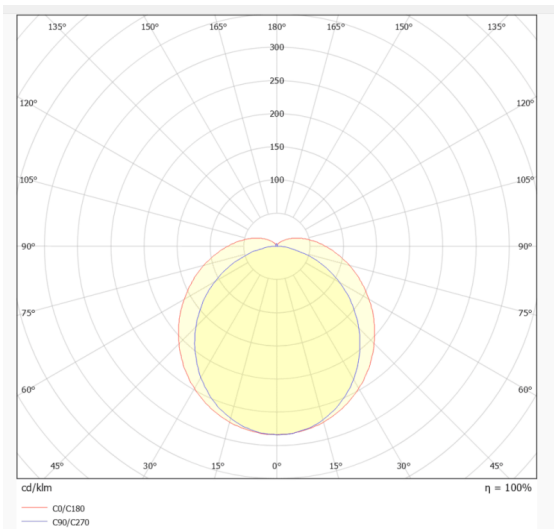

TUBEPROOF

Lavov Industrial fixture from the family TUBEPROOF, with a power of 40W and a 120° beam angle. Finished in White colour. Dimensions 120x86x1128mm. With a total lumen output of 6600lm and a luminous efficiency of 165lm/W. CCT 4000. Driver DALI. Made in PC BODY. IP66. IK10

Dimensions

Product dimensions (mm) **120x86x1128mm**

Scheme

Photometry

Item code	86.I008.2403.01
Product type	Indoor
Category	Industrial
Family	TUBEPROOF
Subfamily	TUBEPROOF
Pictograms	

Product	
Real power (W)	40
Real luminous flux (Lm)	6600
Luminous efficiency (Lm/W)	165
Beam angle (°)	120°
Life time (h)	60,000hrs-L90B50
IP	66
Colour	White
Control gear included	Yes
Control gear	DALI
Light source	LED
Type of LED	SMD
Colour temperature (K)	4000
Colour consistency (SDCM)	SDCM3
CRI	80
IK	IK10