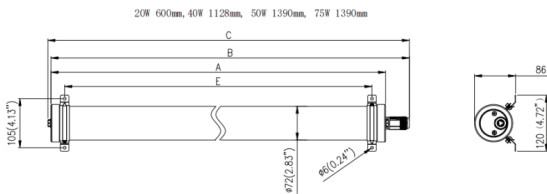

TUBEPROOF

Lavov Industrial fixture from the family TUBEPROOF, with a power of 40W and a 120° beam angle. Finished in White colour. Dimensions 120x86x1128mm. With a total lumen output of 6600lm and a luminous efficiency of 165lm/W. CCT 4000. Driver DALI. Made in PC BODY. IP66. IK10

Dimensions

Product dimensions (mm) **120x86x1128mm**

Scheme

Photometry

Item code	86.I008.2403.01
Product type	Indoor
Category	Industrial
Family	TUBEPROOF
Subfamily	TUBEPROOF
Pictograms	

Product	
Real power (W)	40
Real luminous flux (Lm)	6600
Luminous efficiency (Lm/W)	165
Beam angle (°)	120°
Life time (h)	60,000hrs-L90B50
IP	66
Colour	White
Control gear included	Yes
Control gear	DALI
Light source	LED
Type of LED	SMD
Colour temperature (K)	4000
Colour consistency (SDCM)	SDCM3
CRI	80
IK	IK10