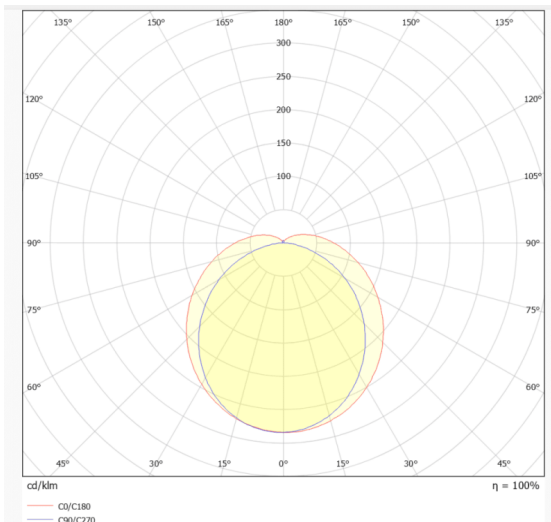

TUBEPROOF

Lavov Industrial fixture from the family TUBEPROOF, with a power of 50W and a 120° beam angle. Finished in White colour. Dimensions 120x86x1390mm. With a total lumen output of 8250lm and a luminous efficiency of 165lm/W. CCT 4000. Driver ON-OFF. Made in PC BODY. IP66. IK10

Dimensions

Product dimensions (mm) **120x86x1390mm**

Scheme

Photometry

Item code	86.I008.3401.01
Product type	Indoor
Category	Industrial
Family	TUBEPROOF
Subfamily	TUBEPROOF
Pictograms	

Product	
Real power (W)	50
Real luminous flux (Lm)	8250
Luminous efficiency (Lm/W)	165
Beam angle (°)	120°
Life time (h)	60,000hrs-L90B50
IP	66
Colour	White
Control gear included	Yes
Control gear	ON-OFF
Light source	LED
Type of LED	SMD
Colour temperature (K)	4000
Colour consistency (SDCM)	SDCM3
CRI	80
IK	IK10