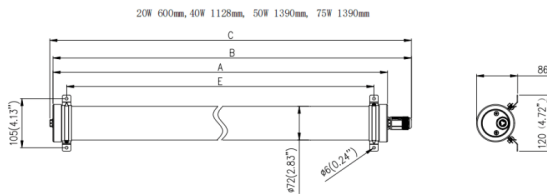

TUBEPROOF

Lavov Industrial fixture from the family TUBEPROOF, with a power of 50W and a 120° beam angle. Finished in White colour. Dimensions 120x86x1390mm. With a total lumen output of 8250lm and a luminous efficiency of 165lm/W. CCT 4000. Driver ON-OFF. Made in PC BODY. IP66. IK10

Dimensions

Product dimensions (mm) **120x86x1390mm**

Scheme

Photometry

Item code	86.I008.3401.01
Product type	Indoor
Category	Industrial
Family	TUBEPROOF
Subfamily	TUBEPROOF
Pictograms	

Product	
Real power (W)	50
Real luminous flux (Lm)	8250
Luminous efficiency (Lm/W)	165
Beam angle (°)	120°
Life time (h)	60,000hrs-L90B50
IP	66
Colour	White
Control gear included	Yes
Control gear	ON-OFF
Light source	LED
Type of LED	SMD
Colour temperature (K)	4000
Colour consistency (SDCM)	SDCM3
CRI	80
IK	IK10