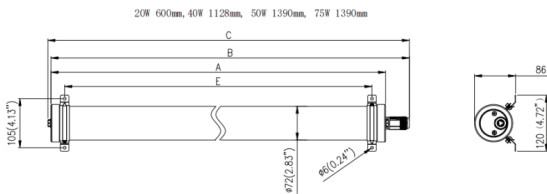

**TUBEPROOF**

Lavov Industrial picture from the family TUBEPROOF, with a power of 50W and a 120° beam angle. Finished in White colour. Dimensions 120x86x1390mm. With a total lumen output of 8250lm and a luminous efficiency of 165lm/W. CCT 4000. Driver DALI. Made in PC BODY. IP66. IK10

**Dimensions**

**Product dimensions (mm)** **120x86x1390mm**

**Scheme**

**Photometry**

<b>Item code</b>	<b>86.I008.3403.01</b>
<b>Product type</b>	<b>Indoor</b>
<b>Category</b>	<b>Industrial</b>
<b>Family</b>	<b>TUBEPROOF</b>
<b>Subfamily</b>	<b>TUBEPROOF</b>
<b>Pictograms</b>	

<b>Product</b>	
<b>Real power (W)</b>	<b>50</b>
<b>Real luminous flux (Lm)</b>	<b>8250</b>
<b>Luminous efficiency (Lm/W)</b>	<b>165</b>
<b>Beam angle (°)</b>	<b>120°</b>
<b>Life time (h)</b>	<b>60,000hrs-L90B50</b>
<b>IP</b>	<b>66</b>
<b>Colour</b>	<b>White</b>
<b>Control gear included</b>	<b>Yes</b>
<b>Control gear</b>	<b>DALI</b>
<b>Light source</b>	<b>LED</b>
<b>Type of LED</b>	<b>SMD</b>
<b>Colour temperature (K)</b>	<b>4000</b>
<b>Colour consistency (SDCM)</b>	<b>SDCM3</b>
<b>CRI</b>	<b>80</b>
<b>IK</b>	<b>IK10</b>