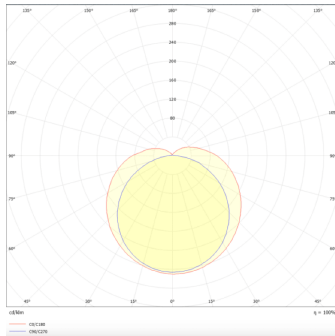

### TUBEPROOF

Lavov Industrial fixture from the family TUBEPROOF with a power of 60W and a 130 degrees beam angle with a real lumen output of 8400lm and an efficiency of 140 lm/W made in PC BODY and finished in Whitecolour.

### Scheme

### Photometry

### Product

**Real power (W)** 60

**Real luminous flux (Lm)** 8400

**Luminous efficiency (Lm/W)** 140

**Beam angle (°)** 130

**Life time (h)** 50000h L80B10

**IP** 69

**Colour** White