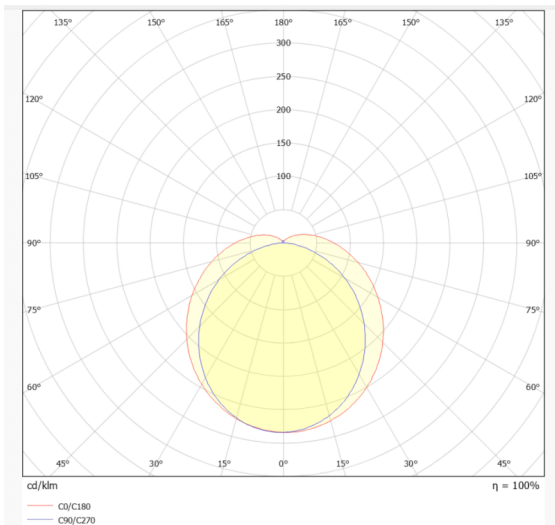

**TUBEPROOF**

Lavov Industrial picture from the family TUBEPROOF, with a power of 50W and a 120° beam angle. Finished in White colour. Dimensions 120x86x1390mm. With a total lumen output of 8250lm and a luminous efficiency of 165lm/W. CCT 4000. Driver DALI. Made in PC BODY. IP66. IK10

**Dimensions**

**Product dimensions (mm)** **120x86x1390mm**

**Scheme**

**Photometry**

<b>Item code</b>	<b>86.I008.3403.01</b>
<b>Product type</b>	<b>Indoor</b>
<b>Category</b>	<b>Industrial</b>
<b>Family</b>	<b>TUBEPROOF</b>
<b>Subfamily</b>	<b>TUBEPROOF</b>
<b>Pictograms</b>	

<b>Product</b>	
<b>Real power (W)</b>	<b>50</b>
<b>Real luminous flux (Lm)</b>	<b>8250</b>
<b>Luminous efficiency (Lm/W)</b>	<b>165</b>
<b>Beam angle (°)</b>	<b>120°</b>
<b>Life time (h)</b>	<b>60,000hrs-L90B50</b>
<b>IP</b>	<b>66</b>
<b>Colour</b>	<b>White</b>
<b>Control gear included</b>	<b>Yes</b>
<b>Control gear</b>	<b>DALI</b>
<b>Light source</b>	<b>LED</b>
<b>Type of LED</b>	<b>SMD</b>
<b>Colour temperature (K)</b>	<b>4000</b>
<b>Colour consistency (SDCM)</b>	<b>SDCM3</b>
<b>CRI</b>	<b>80</b>
<b>IK</b>	<b>IK10</b>