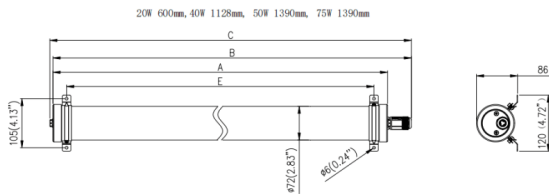

TUBEPROOF

Lavov Industrial fixture from the family TUBEPROOF, with a power of 75W and a 120° beam angle. Finished in White colour. Dimensions 120x86x1390mm. With a total lumen output of 12375lm and a luminous efficiency of 165lm/W. CCT 4000. Driver ON-OFF. Made in PC BODY. IP66. IK10

Dimensions

Product dimensions (mm) **120x86x1390mm**

Scheme

Photometry

Item code	86.I008.4401.01
Product type	Indoor
Category	Industrial
Family	TUBEPROOF
Subfamily	TUBEPROOF
Pictograms	

Product	
Real power (W)	75
Real luminous flux (Lm)	12375
Luminous efficiency (Lm/W)	165
Beam angle (°)	120°
Life time (h)	60,000hrs-L90B50
IP	66
Colour	White
Control gear included	Yes
Control gear	ON-OFF
Light source	LED
Type of LED	SMD
Colour temperature (K)	4000
Colour consistency (SDCM)	SDCM3
CRI	80
IK	IK10