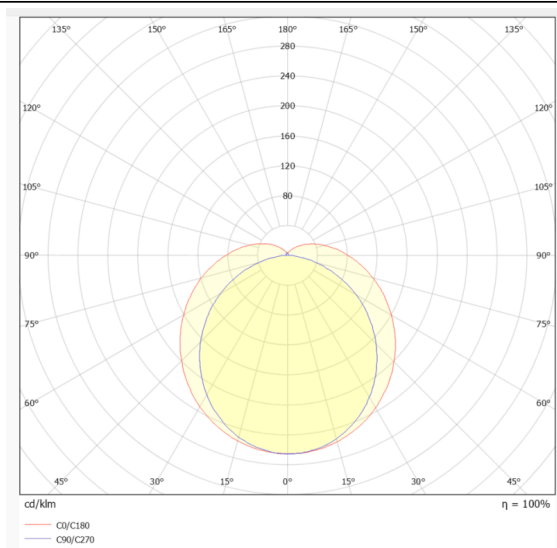

TUBEPROOF

Lavov Industrial fixture from the family TUBEPROOF, with a power of 75W and a 120° beam angle. Finished in White colour. Dimensions 120x86x1390mm. With a total lumen output of 12375lm and a luminous efficiency of 165lm/W. CCT 4000. Driver ON-OFF. Made in PC BODY. IP66. IK10

Dimensions

Product dimensions (mm) **120x86x1390mm**

Scheme

Photometry

Item code	86.I008.4401.01
Product type	Indoor
Category	Industrial
Family	TUBEPROOF
Subfamily	TUBEPROOF
Pictograms	

Product	
Real power (W)	75
Real luminous flux (Lm)	12375
Luminous efficiency (Lm/W)	165
Beam angle (°)	120°
Life time (h)	60,000hrs-L90B50
IP	66
Colour	White
Control gear included	Yes
Control gear	ON-OFF
Light source	LED
Type of LED	SMD
Colour temperature (K)	4000
Colour consistency (SDCM)	SDCM3
CRI	80
IK	IK10