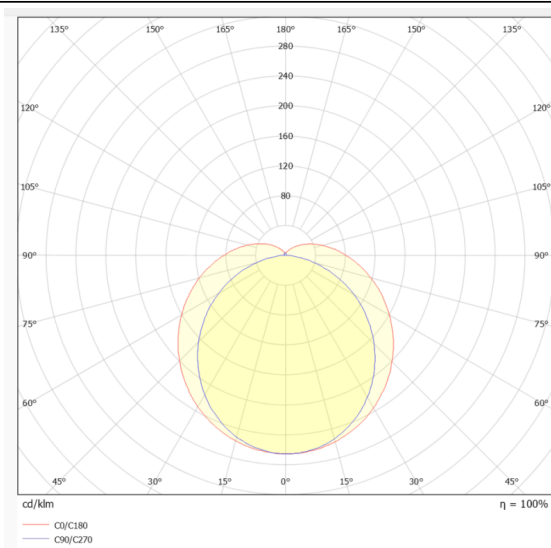

### TUBEPROOF

Lavov Industrial fixture from the family TUBEPROOF, with a power of 75W and a 120° beam angle. Finished in White colour. Dimensions 120x86x1390mm. With a total lumen output of 12375lm and a luminous efficiency of 165lm/W. CCT 4000. Driver DALI. Made in PC BODY. IP66. IK10

### Dimensions

Product dimensions (mm) **120x86x1390mm**

### Photometry

Item code	<b>86.I008.4403.01</b>
Product type	<b>Indoor</b>
Category	<b>Industrial</b>
Family	<b>TUBEPROOF</b>
Subfamily	<b>TUBEPROOF</b>
Pictograms	

Product	
Real power (W)	<b>75</b>
Real luminous flux (Lm)	<b>12375</b>
Luminous efficiency (Lm/W)	<b>165</b>
Beam angle (°)	<b>120°</b>
Life time (h)	<b>60,000hrs-L90B50</b>
IP	<b>66</b>
Colour	<b>White</b>
Control gear included	<b>Yes</b>
Control gear	<b>DALI</b>
Light source	<b>LED</b>
Type of LED	<b>SMD</b>
Colour temperature (K)	<b>4000</b>
Colour consistency (SDCM)	<b>SDCM3</b>
CRI	<b>80</b>
IK	<b>IK10</b>