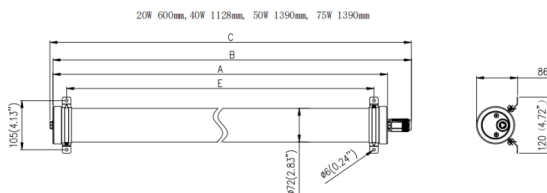

### TUBEPROOF

Lavov Industrial fixture from the family TUBEPROOF, with a power of 75W and a 120° beam angle. Finished in White colour. Dimensions 120x86x1390mm. With a total lumen output of 12375lm and a luminous efficiency of 165lm/W. CCT 4000. Driver DALI. Made in PC BODY. IP66. IK10

### Dimensions

Product dimensions (mm) **120x86x1390mm**

### Photometry

Item code	<b>86.I008.4403.01</b>
Product type	<b>Indoor</b>
Category	<b>Industrial</b>
Family	<b>TUBEPROOF</b>
Subfamily	<b>TUBEPROOF</b>
Pictograms	

Product	
Real power (W)	<b>75</b>
Real luminous flux (Lm)	<b>12375</b>
Luminous efficiency (Lm/W)	<b>165</b>
Beam angle (°)	<b>120°</b>
Life time (h)	<b>60,000hrs-L90B50</b>
IP	<b>66</b>
Colour	<b>White</b>
Control gear included	<b>Yes</b>
Control gear	<b>DALI</b>
Light source	<b>LED</b>
Type of LED	<b>SMD</b>
Colour temperature (K)	<b>4000</b>
Colour consistency (SDCM)	<b>SDCM3</b>
CRI	<b>80</b>
IK	<b>IK10</b>