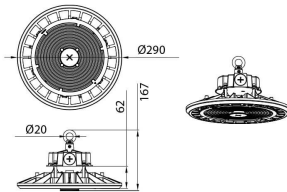

Scheme

Product

Real power (W)	200

Real luminous flux (Lm)	28000

Luminous efficiency (Lm/W)	140

Beam angle (°)	60

Life time (h)	50000h L70B10

IP	65

Colour	Black

Control gear included	Yes

Control gear	DALI Dimmable

Light source	LED

Type of LED	2835

Colour temperature (K)	4000

Colour consistency (SDCM)	SDCM<5

CRI	80

IK	08