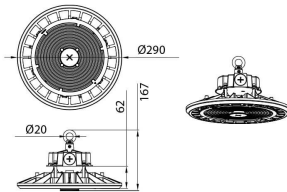

Scheme

Product

Real power (W) 200

Real luminous flux (Lm) 28000

Luminous efficiency (Lm/W) 140

Beam angle (°) 120

Life time (h) 50000h L70B10

IP 65

Colour Black

Control gear included Yes

Control gear DALI Dimmable

Light source LED

Type of LED 2835

Colour temperature (K) 4000

Colour consistency (SDCM) SDCM<5

CRI 80

IK 08