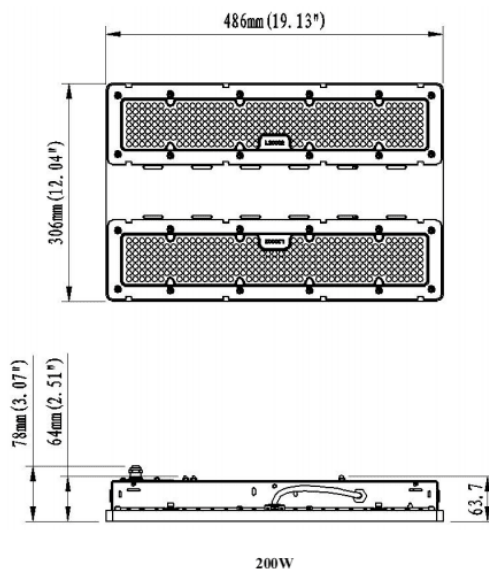

DRACO II LINEAR

Lavov Industrial fixture from the family DRACO II LINEAR with a power of 200 (Selectable 120,160,200)W and a beam angle of 90°. Dimensions 486×306×78mm. Finished in White colour. With a total lumen output of 36000lm/m and a luminous efficacy of 180lm/W. CCT 4000. CRI>80. IP40. IK08.

Dimensions

Product dimensions (mm) **486×306×78mm**

Scheme

Photometry

Item code	86.I020.1441.01
Product type	Indoor
Category	Industrial
Family	DRACO II LINEAR
Subfamily	DRACO II LINEAR
Pictograms	
Product	
Real power (W)	200 (Selectable 120,160,200)
Real luminous flux (Lm)	36000
Luminous efficiency (Lm/W)	180
Beam angle (°)	90
Life time (h)	50000h L70B10
IP	40
Colour	White
U. G. R	22
Control gear included	Yes
Control gear	1-10V Dimmable
Light source	LED
Type of LED	2835
Colour temperature (K)	4000
Colour consistency (SDCM)	SDCM5
CRI	80
IK	08