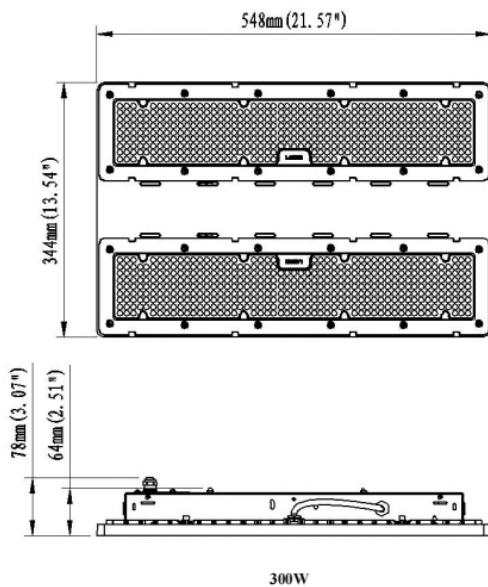

DRACO II LINEAR

Lavov Industrial fixture from the family DRACO II LINEAR with a power of 300 (Selectable 180,240,300)W and a beam angle of 90°. Dimensions 548×344×78mm. Finished in White colour. With a total lumen output of 54000lm/m and a luminous efficacy of 180lm/W. CCT 4000. CRI>80. IP40. IK08.

Dimensions

Product dimensions (mm) **548×344×78mm**

Scheme

Photometry

Item code	86.I020.2441.01
Product type	Indoor
Category	Industrial
Family	DRACO II LINEAR
Subfamily	DRACO II LINEAR
Pictograms	

Product	
Real power (W)	300 (Selectable 180,240,300)
Real luminous flux (Lm)	54000
Luminous efficiency (Lm/W)	180
Beam angle (°)	90
Life time (h)	50000h L70B10
IP	40
Colour	White
U. G. R	22
Control gear included	Yes
Control gear	1-10V Dimmable
Light source	LED
Type of LED	2835
Colour temperature (K)	4000
Colour consistency (SDCM)	SDCM5
CRI	80
IK	08