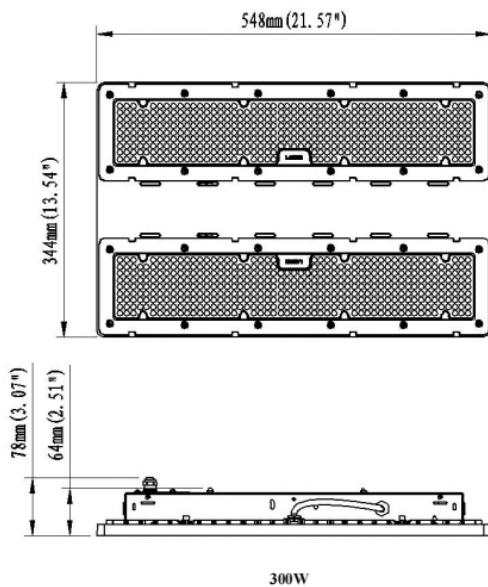

DRACO II LINEAR

Lavov Industrial fixture from the family DRACO II LINEAR with a power of 300 (Selectable 180,240,300)W and a beam angle of 90°. Dimensions 548×344×78mm. Finished in Black colour. With a total lumen output of 54000lm/m and a luminous efficacy of 180lm/W. CCT 4000. CRI>80. IP40. IK08.

Dimensions

Product dimensions (mm) **548×344×78mm**

Scheme

Photometry

Item code	86.I020.2441.02
Product type	Indoor
Category	Industrial
Family	DRACO II LINEAR
Subfamily	DRACO II LINEAR
Pictograms	

Product	
Real power (W)	300 (Selectable 180,240,300)
Real luminous flux (Lm)	54000
Luminous efficiency (Lm/W)	180
Beam angle (°)	90
Life time (h)	50000h L70B10
IP	40
Colour	Black
U. G. R	22
Control gear included	Yes
Control gear	1-10V Dimmable
Light source	LED
Type of LED	2835
Colour temperature (K)	4000
Colour consistency (SDCM)	SDCM5
CRI	80
IK	08