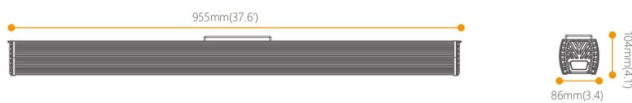

DRACO LINEAR Smart

Lavov Industrial fixture from the family DARCO LINEAR with a power of 150W and a Asymmetric: 30*80 degrees beam angle with a real lumen output of 19500lm and an efficiency of 130 lm/W made in Dia Cast Aluminium and finished in Black colour. Driver dimmable Casambi ready.

Item code	86.IST6.2459.02
Product type	Indoor
Category	Industrial
Family	DRACO LINEAR
Subfamily	DRACO LINEAR Smart
Pictograms	

Scheme

Product	
Real power (W)	150
Real luminous flux (Lm)	19500
Luminous efficiency (Lm/W)	130
Beam angle (°)	Asymmetric: 30*80
Life time (h)	50000h L70B10
IP	65
Colour	Black
Control gear included	Yes
Control gear	1-10V Casambi Ready.
Power Factor	1-10V Casambi Ready.
Light source	LED
Type of LED	SMD
Colour temperature (K)	4000
Colour consistency (SDCM)	SDCM<5
CRI	80
IK	06