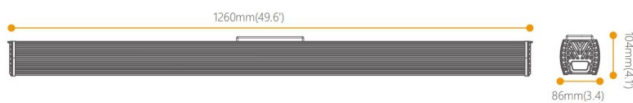

### DRACO LINEAR Smart

Lavov Industrial fixture from the family DARCO LINEAR with a power of 200W and a Asymmetric: 30\*80 degrees beam angle with a real lumen output of 26000lm and an efficiency of 1 lm/W made in Dia Cast Aluminium and finished in Black colour. Driver dimmable Casamby ready.

### Scheme

<b>Product</b>	
<b>Real power (W)</b>	<b>200</b>
<b>Real luminous flux (Lm)</b>	<b>26000</b>
<b>Luminous efficiency (Lm/W)</b>	<b>1</b>
<b>Beam angle (°)</b>	<b>Asymmetric: 30*80</b>
<b>Life time (h)</b>	<b>50000h L70B10</b>
<b>IP</b>	<b>65</b>
<b>Colour</b>	<b>Black</b>
<b>Control gear included</b>	<b>Yes</b>
<b>Light source</b>	<b>LED</b>
<b>Type of LED</b>	<b>SMD</b>
<b>Colour temperature (K)</b>	<b>4000</b>
<b>Colour consistency (SDCM)</b>	<b>SDCM&lt;5</b>
<b>CRI</b>	<b>80</b>
<b>IK</b>	<b>06</b>