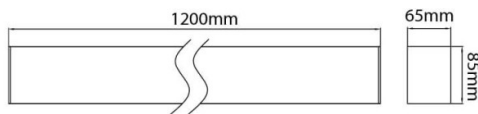

Individual UP&D

Lavov linear luminaire from the family Viewline Individual UP&D with a power of 34W and a beam angle of 65 degrees. CCT 4000K and UGR16. With a real lumen output of 1600+2400lm and a luminous efficiency of 117.64lm/w. Driver ON-OFF. Finished in black color. ON-OFF driver.

Item code	86.L005.1411.02
Product type	Indoor
Category	Linear Systems
Family	Viewline
Subfamily	Individual UP&D
Pictograms	

Scheme

Photometry

Product	
Real power (W)	34
Real luminous flux (Lm)	1700+2550
Luminous efficiency (Lm/W)	125
Beam angle (°)	65
Colour	black
U. G. R	<16
Chip Brand	philip
Control gear included	yes
Control gear	ON-OFF
Light source	LED
Type of LED	SMD
Average life time (h)	50000h L80B10
Colour temperature (K)	4000
Colour consistency (SDCM)	<3SDCM
CRI	>80
IK	IK02