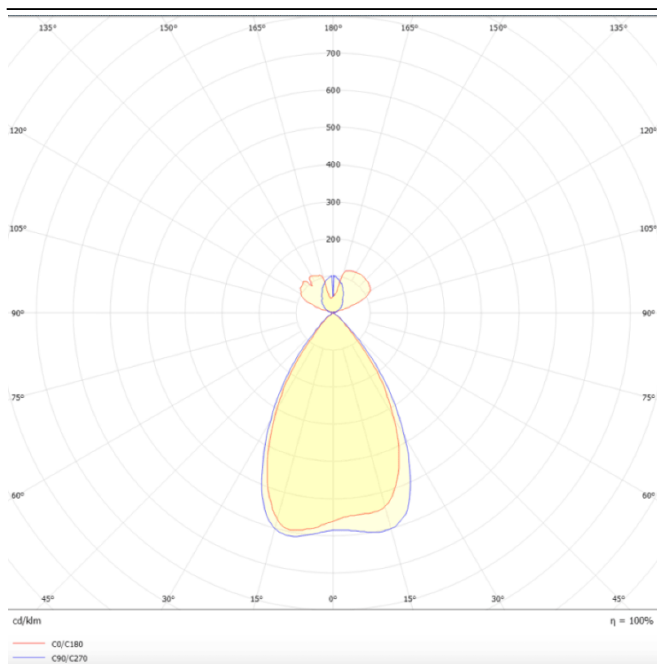

Individual UP&D

Lavov linear luminaire from the family Viewline Individual UP&D with a power of 34W and a beam angle of 65 degrees. CCT 4000K and UGR16. With a real lumen output of 1600+2400lm and a luminous efficiency of 117.64lm/w. Driver ON-OFF. Finished in black color. ON-OFF driver.

Item code	86.L005.1411.02
Product type	Indoor
Category	Linear Systems
Family	Viewline
Subfamily	Individual UP&D
Pictograms	

Scheme

Photometry

Product	
Real power (W)	34
Real luminous flux (Lm)	1700+2550
Luminous efficiency (Lm/W)	125
Beam angle (°)	65
Colour	black
U. G. R	<16
Chip Brand	philip
Control gear included	yes
Control gear	ON-OFF
Light source	LED
Type of LED	SMD
Average life time (h)	50000h L80B10
Colour temperature (K)	4000
Colour consistency (SDCM)	<3SDCM
CRI	>80
IK	IK02