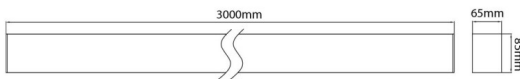

Individual UP&D

Lavov linear luminaire from the family Viewline Individual UP&D with a power of 84W and a beam angle of 65 degrees. CCT 4000K and UGR16. With a real lumen output of 4000+6000lm and a luminous efficiency of 119.04lm/w. Driver ON-OFF. Finished in white color. ON-OFF driver.

Item code	86.L005.3411.01
Product type	Indoor
Category	Linear Systems
Family	Viewline
Subfamily	Individual UP&D

Pictograms

Scheme

Product	
Real power (W)	84
Real luminous flux (Lm)	4200+6300
Luminous efficiency (Lm/W)	125
Beam angle (°)	65
Colour	white
U. G. R	<16
Chip Brand	philip
Control gear included	yes
Control gear	ON-OFF
Light source	LED
Type of LED	SMD
Average life time (h)	50000h L80B10
Colour temperature (K)	4000
Colour consistency (SDCM)	<3SDCM
CRI	>80
IK	IK02