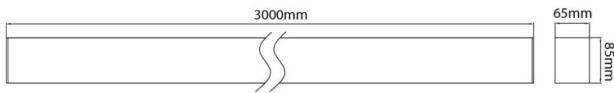

Individual UP&D

Lavov linear luminaire from the family Viewline Individual UP&D with a power of 84W and a beam angle of 65 degrees. CCT 4000K and UGR16. With a real lumen output of 4000+6000lm and a luminous efficiency of 119.04lm/w. Driver ON-OFF. Finished in black color. ON-OFF driver.

Item code	86.L005.3411.02
Product type	Indoor
Category	Linear Systems
Family	Viewline
Subfamily	Individual UP&D
Pictograms	

Scheme

Product	
Real power (W)	84
Real luminous flux (Lm)	4200+6300
Luminous efficiency (Lm/W)	125
Beam angle (°)	65
Colour	black
U. G. R	<16
Chip Brand	philip
Control gear included	yes
Control gear	ON-OFF
Light source	LED
Type of LED	SMD
Average life time (h)	50000h L80B10
Colour temperature (K)	4000
Colour consistency (SDCM)	<3SDCM
CRI	>80
IK	IK02