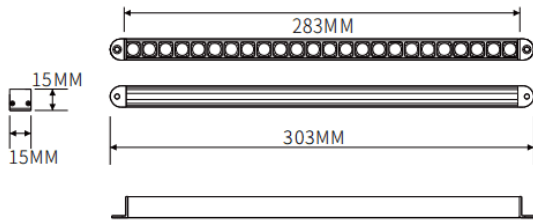

Surface wall washer

Lavov linear light from the family CABINET type Surface wall washer with a power of 8W and a Wall washer 30° beam angle. Finished in white colour. Surface direct installation. Dimensions L283*W15*H15mm.. With a total lumen output of 448.7064lm and a luminous efficiency of 56.08829999999997lm/W. CCT 2700K. No driver included works at 24V . Made in Aluminium body and PMMA lenses.

Dimensions	
Product dimensions (mm)	L283*W15*H15mm

Scheme

Item code	86.L006.1250.01
Product type	Indoor
Category	Tracklights
Family	CABINET
Subfamily	Surface wall washer
Pictograms	

Product	
Real power (W)	8
Real luminous flux (Lm)	448.7063999999997
Luminous efficiency (Lm/W)	56.08829999999997
Beam angle (º)	Wall washer 30°
Colour	white
Control gear included	no
Average life time (h)	50000hrs L80 B10
Colour temperature (K)	2700
Colour consistency (SDCM)	SDCM<3
CRI	90