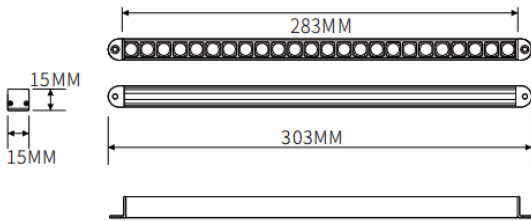

### Surface wall washer

Lavov linear light from the family CABINET type Surface wall washer with a power of 8W and a Wall washer 30° beam angle. Finished in white colour. Surface direct installation. Dimensions L283\*W15\*H15mm.. With a total lumen output of 448.7064lm and a luminous efficiency of 56.08829999999997lm/W. CCT 2700K. No driver included works at 24V . Made in Aluminium body and PMMA lenses.

Dimensions	
Product dimensions (mm)	L283*W15*H15mm

### Scheme

Item code	86.L006.1250.01
Product type	Indoor
Category	Tracklights
Family	CABINET
Subfamily	Surface wall washer
Pictograms	

Product	
Real power (W)	8
Real luminous flux (Lm)	448.70639999999997
Luminous efficiency (Lm/W)	56.08829999999997
Beam angle (°)	Wall washer 30°
Colour	white
Control gear included	no
Average life time (h)	50000hrs L80 B10
Colour temperature (K)	2700
Colour consistency (SDCM)	SDCM3
CRI	90