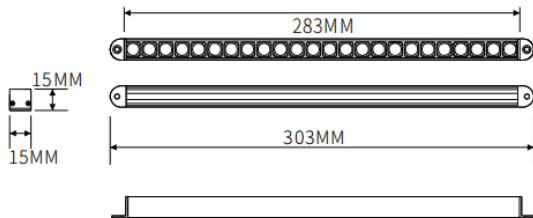

Surface wall washer

Lavov linear light from the family CABINET type Surface wall washer with a power of 8W and a Wall washer 30° beam angle. Finished in white colour. Surface direct installation. Dimensions L283*W15*H15mm.. With a total lumen output of 448.7064lm and a luminous efficiency of 56.08829999999997lm/W. CCT 2700K. No driver included works at 24V . Made in Aluminium body and PMMA lenses.

Dimensions	
Product dimensions (mm)	L283*W15*H15mm

Scheme

Item code	86.L006.1250.01
Product type	Indoor
Category	Tracklights
Family	CABINET
Subfamily	Surface wall washer
Pictograms	

Product	
Real power (W)	8
Real luminous flux (Lm)	448.7064
Luminous efficiency (Lm/W)	56.08829999999997
Beam angle (°)	Wall washer 30°
Colour	white
Control gear included	no
Average life time (h)	50000hrs L80 B10
Colour temperature (K)	2700
Colour consistency (SDCM)	SDCM<3
CRI	90