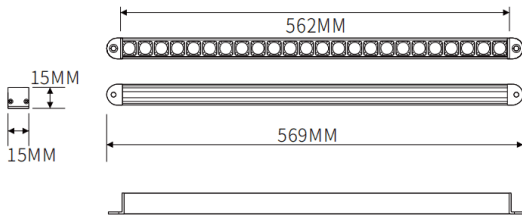

Surface wall washer

Lavov linear light from the family CABINET type Surface wall washer with a power of 16W and a Wall washer 30° beam angle. Finished in white colour. Surface direct installation. Dimensions L562*W15*H15mm.. With a total lumen output of 897.4128lm and a luminous efficiency of 56.08829999999997lm/W. CCT 2700K. No driver included works at 24V . Made in Aluminium body and PMMA lenses.

Dimensions	
Product dimensions (mm)	L562*W15*H15mm

Scheme

Item code	86.L006.2250.01
Product type	Indoor
Category	Tracklights
Family	CABINET
Subfamily	Surface wall washer
Pictograms	

Product	
Real power (W)	16
Real luminous flux (Lm)	897.4127999999995
Luminous efficiency (Lm/W)	56.08829999999997
Beam angle (°)	Wall washer 30°
Colour	white
Control gear included	no
Average life time (h)	50000hrs L80 B10
Colour temperature (K)	2700
Colour consistency (SDCM)	SDCM3
CRI	90