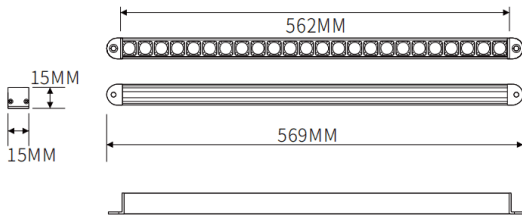

Surface wall washer

Lavov linear light from the family CABINET type Surface wall washer with a power of 16W and a Wall washer 30° beam angle. Finished in white colour. Surface direct installation. Dimensions L562*W15*H15mm.. With a total lumen output of 897.4128lm and a luminous efficiency of 56.08829999999997lm/W. CCT 2700K. No driver included works at 24V . Made in Aluminium body and PMMA lenses.

| Dimensions | |
|-------------------------|----------------|
| Product dimensions (mm) | L562*W15*H15mm |

Scheme

| | |
|--------------|--|
| Item code | 86.L006.2250.01 |
| Product type | Indoor |
| Category | Tracklights |
| Family | CABINET |
| Subfamily | Surface wall washer |
| Pictograms |  |

| Product | |
|----------------------------|-------------------|
| Real power (W) | 16 |
| Real luminous flux (Lm) | 897.4128 |
| Luminous efficiency (Lm/W) | 56.08829999999997 |
| Beam angle (°) | Wall washer 30° |
| Colour | white |
| Control gear included | no |
| Average life time (h) | 50000hrs L80 B10 |
| Colour temperature (K) | 2700 |
| Colour consistency (SDCM) | SDCM<3 |
| CRI | 90 |