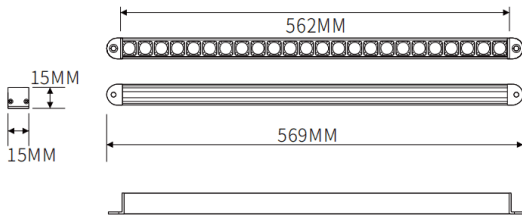

Surface wall washer

Lavov linear light from the family CABINET type Surface wall washer with a power of 16W and a Wall washer 30° beam angle. Finished in white colour. Surface direct installation. Dimensions L562*W15*H15mm.. With a total lumen output of 897.4128lm and a luminous efficiency of 56.08829999999997lm/W. CCT 2700K. No driver included works at 24V . Made in Aluminium body and PMMA lenses.

Dimensions	
Product dimensions (mm)	L562*W15*H15mm

Scheme

Item code	86.L006.2250.01
Product type	Indoor
Category	Tracklights
Family	CABINET
Subfamily	Surface wall washer
Pictograms	

Product	
Real power (W)	16
Real luminous flux (Lm)	897.4127999999995
Luminous efficiency (Lm/W)	56.08829999999997
Beam angle (º)	Wall washer 30°
Colour	white
Control gear included	no
Average life time (h)	50000hrs L80 B10
Colour temperature (K)	2700
Colour consistency (SDCM)	SDCM<3
CRI	90