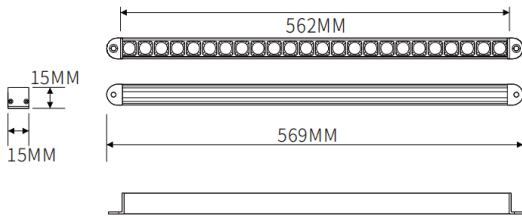

Surface wall washer

Lavov linear light from the family CABINET type Surface wall washer with a power of 16W and a Wall washer 30° beam angle. Finished in black colour. Surface direct installation. Dimensions L562*W15*H15mm.. With a total lumen output of 897.4128lm and a luminous efficiency of 56.08829999999997lm/W. CCT 2700K. No driver included works at 24V . Made in Aluminium body and PMMA lenses.

Dimensions	
Product dimensions (mm)	L562*W15*H15mm

Scheme

Item code	86.L006.2250.02
Product type	Indoor
Category	Tracklights
Family	CABINET
Subfamily	Surface wall washer
Pictograms	

Product	
Real power (W)	16
Real luminous flux (Lm)	897.4127999999995
Luminous efficiency (Lm/W)	56.08829999999997
Beam angle (&ordm;)	Wall washer 30°
Colour	black
Control gear included	no
Average life time (h)	50000hrs L80 B10
Colour temperature (K)	2700
Colour consistency (SDCM)	SDCM<3
CRI	90