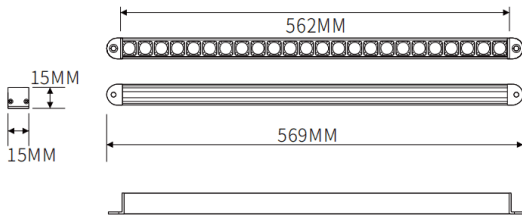

Surface wall washer

Lavov linear light from the family CABINET type Surface wall washer with a power of 16W and a Wall washer 30° beam angle. Finished in black colour. Surface direct installation. Dimensions L562*W15*H15mm.. With a total lumen output of 897.4128lm and a luminous efficiency of 56.08829999999997lm/W. CCT 2700K. No driver included works at 24V . Made in Aluminium body and PMMA lenses.

Dimensions	
Product dimensions (mm)	L562*W15*H15mm

Scheme

Item code	86.L006.2250.02
Product type	Indoor
Category	Tracklights
Family	CABINET
Subfamily	Surface wall washer
Pictograms	

Product	
Real power (W)	16
Real luminous flux (Lm)	897.4128
Luminous efficiency (Lm/W)	56.08829999999997
Beam angle (°)	Wall washer 30°
Colour	black
Control gear included	no
Average life time (h)	50000hrs L80 B10
Colour temperature (K)	2700
Colour consistency (SDCM)	SDCM<3
CRI	90