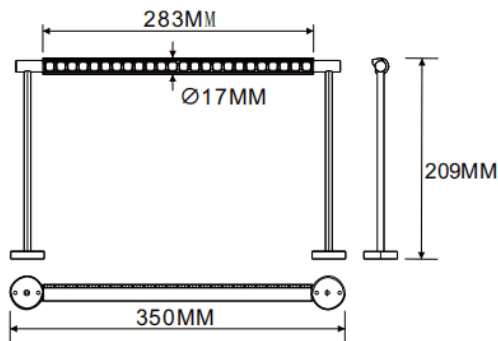

Wall mounted wall washer

Lavov linear light from the family CABINET type Wall mounted wall washer with a power of 8W and a Wall washer 30° beam angle. Finished in white colour. Recessed installation. Dimensions L350*W17*H209mm.. With a total lumen output of 448.64lm and a luminous efficiency of 56.08lm/W. CCT 2700K. No driver included works at 24V . Made in Aluminium body and PMMA lenses.

Dimensions	
Product dimensions (mm)	L350*W17*H209mm

Scheme

Item code	86.L007.1250.01
Product type	Indoor
Category	Tracklights
Family	CABINET
Subfamily	Wall mounted wall washer
Pictograms	

Product	
Real power (W)	8
Real luminous flux (Lm)	448.64
Luminous efficiency (Lm/W)	56.08
Beam angle (°)	Wall washer 30°
Colour	white
Control gear included	no
Average life time (h)	50000hrs L80 B10
Colour temperature (K)	2700
Colour consistency (SDCM)	SDCM3
CRI	90