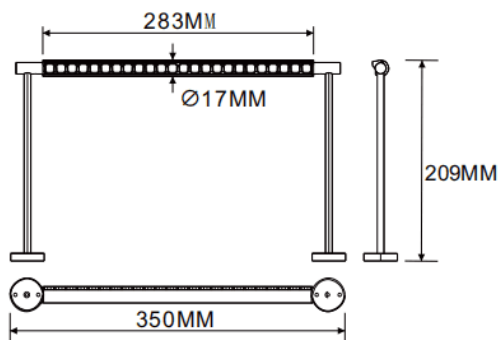

Wall mounted wall washer

Lavov linear light from the family CABINET type Wall mounted wall washer with a power of 8W and a Wall washer 30° beam angle. Finished in white colour. Recessed installation. Dimensions L350*W17*H209mm.. With a total lumen output of 448.64lm and a luminous efficiency of 56.08lm/W. CCT 2700K. No driver included works at 24V . Made in Aluminium body and PMMA lenses.

Dimensions	
Product dimensions (mm)	L350*W17*H209mm

Scheme

Item code	86.L007.1250.01
Product type	Indoor
Category	Tracklights
Family	CABINET
Subfamily	Wall mounted wall washer
Pictograms	

Product	
Real power (W)	8
Real luminous flux (Lm)	448.64
Luminous efficiency (Lm/W)	56.08
Beam angle (°)	Wall washer 30°
Colour	white
Control gear included	no
Average life time (h)	50000hrs L80 B10
Colour temperature (K)	2700
Colour consistency (SDCM)	SDCM<3
CRI	90