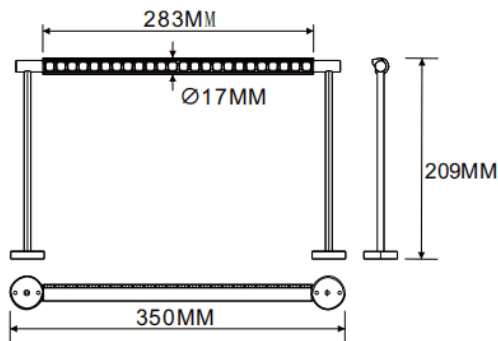

### Wall mounted wall washer

Lavov linear light from the family CABINET type Wall mounted wall washer with a power of 8W and a Wall washer 30° beam angle. Finished in white colour. Recessed installation. Dimensions L350\*W17\*H209mm.. With a total lumen output of 448.64lm and a luminous efficiency of 56.08lm/W. CCT 2700K. No driver included works at 24V . Made in Aluminium body and PMMA lenses.

Dimensions	
Product dimensions (mm)	L350*W17*H209mm

### Scheme

Item code	86.L007.1250.01
Product type	Indoor
Category	Tracklights
Family	CABINET
Subfamily	Wall mounted wall washer
Pictograms	

Product	
Real power (W)	8
Real luminous flux (Lm)	448.64
Luminous efficiency (Lm/W)	56.08
Beam angle (&ordm;)	Wall washer 30°
Colour	white
Control gear included	no
Average life time (h)	50000hrs L80 B10
Colour temperature (K)	2700
Colour consistency (SDCM)	SDCM<3
CRI	90