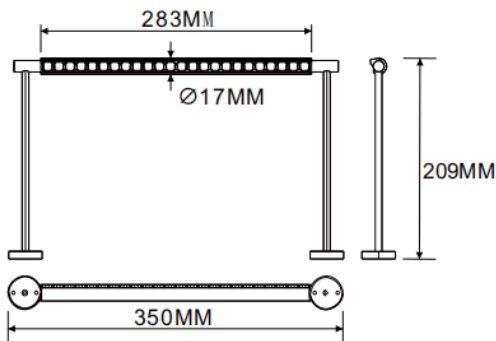

Wall mounted wall washer

Lavov linear light from the family CABINET type Wall mounted wall washer with a power of 8W and a Wall washer 30° beam angle. Finished in black colour. Recessed installation. Dimensions L350*W17*H209mm.. With a total lumen output of 448.64lm and a luminous efficiency of 56.08lm/W. CCT 2700K. No driver included works at 24V . Made in Aluminium body and PMMA lenses.

Dimensions	
Product dimensions (mm)	L350*W17*H209mm

Scheme

Item code	86.L007.1250.02
Product type	Indoor
Category	Tracklights
Family	CABINET
Subfamily	Wall mounted wall washer
Pictograms	

Product	
Real power (W)	8
Real luminous flux (Lm)	448.64
Luminous efficiency (Lm/W)	56.08
Beam angle (º)	Wall washer 30°
Colour	black
Control gear included	no
Average life time (h)	50000hrs L80 B10
Colour temperature (K)	2700
Colour consistency (SDCM)	SDCM<3
CRI	90