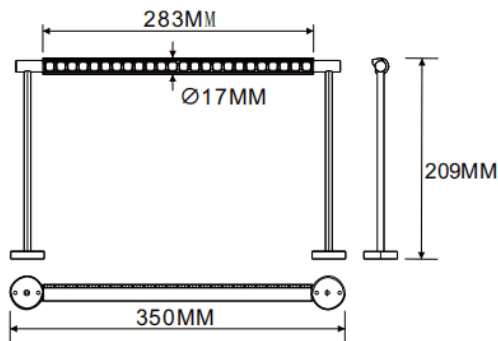

### Wall mounted wall washer

Lavov linear light from the family CABINET type Wall mounted wall washer with a power of 8W and a Wall washer 30° beam angle. Finished in black colour. Recessed installation. Dimensions L350\*W17\*H209mm.. With a total lumen output of 448.64lm and a luminous efficiency of 56.08lm/W. CCT 2700K. No driver included works at 24V . Made in Aluminium body and PMMA lenses.

Dimensions	
Product dimensions (mm)	L350*W17*H209mm

### Scheme

Item code	86.L007.1250.02
Product type	Indoor
Category	Tracklights
Family	CABINET
Subfamily	Wall mounted wall washer
Pictograms	

Product	
Real power (W)	8
Real luminous flux (Lm)	448.64
Luminous efficiency (Lm/W)	56.08
Beam angle (°)	Wall washer 30°
Colour	black
Control gear included	no
Average life time (h)	50000hrs L80 B10
Colour temperature (K)	2700
Colour consistency (SDCM)	SDCM3
CRI	90