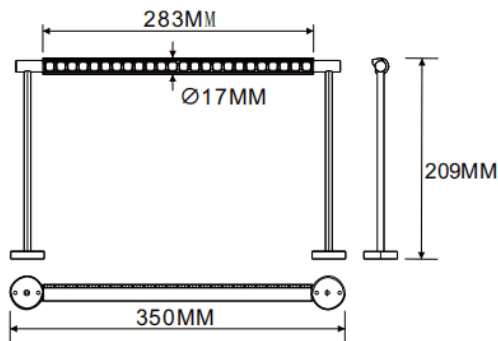

Scheme

Item code	86.L007.1250.02
Product type	Indoor
Category	Tracklights
Family	CABINET
Subfamily	Wall mounted wall washer
Pictograms	

Product	
Real power (W)	8
Real luminous flux (Lm)	448.64
Luminous efficiency (Lm/W)	56.08
Beam angle (°)	Wall washer 30°
Colour	black
Control gear included	no
Average life time (h)	50000hrs L80 B10
Colour temperature (K)	2700
Colour consistency (SDCM)	SDCM3
CRI	90