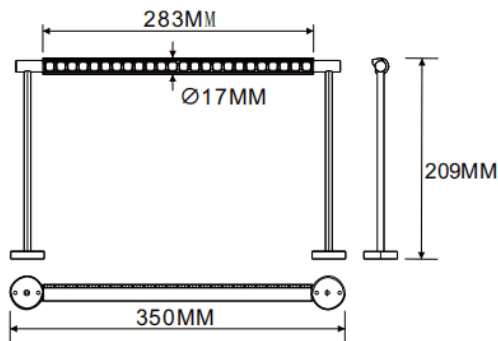

### Wall mounted wall washer

Lavov linear light from the family CABINET type Wall mounted wall washer with a power of 8W and a Wall washer 30° beam angle. Finished in white colour. Recessed installation. Dimensions L350\*W17\*H209mm.. With a total lumen output of 482.48lm and a luminous efficiency of 60.31lm/W. CCT 3000K. No driver included works at 24V . Made in Aluminium body and PMMA lenses.

Dimensions	
Product dimensions (mm)	L350*W17*H209mm

### Scheme

Item code	86.L007.1350.01
Product type	Indoor
Category	Tracklights
Family	CABINET
Subfamily	Wall mounted wall washer
Pictograms	

Product	
Real power (W)	8
Real luminous flux (Lm)	482.48
Luminous efficiency (Lm/W)	60.31
Beam angle (°)	Wall washer 30°
Colour	white
Control gear included	no
Average life time (h)	50000hrs L80 B10
Colour temperature (K)	3000
Colour consistency (SDCM)	SDCM<3
CRI	90