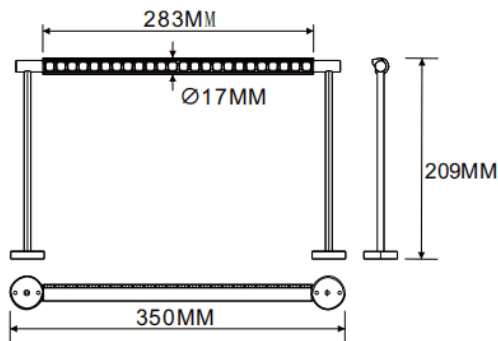

Scheme

Item code	86.L007.1350.01
Product type	Indoor
Category	Tracklights
Family	CABINET
Subfamily	Wall mounted wall washer
Pictograms	

Product	
Real power (W)	8
Real luminous flux (Lm)	482.48
Luminous efficiency (Lm/W)	60.31
Beam angle (°)	Wall washer 30°
Colour	white
Control gear included	no
Average life time (h)	50000hrs L80 B10
Colour temperature (K)	3000
Colour consistency (SDCM)	SDCM<3
CRI	90