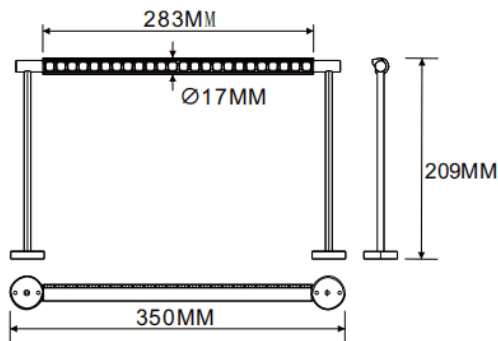

Wall mounted wall washer

Lavov linear light from the family CABINET type Wall mounted wall washer with a power of 8W and a Wall washer 30° beam angle. Finished in black colour. Recessed installation. Dimensions L350*W17*H209mm.. With a total lumen output of 482.48lm and a luminous efficiency of 60.31lm/W. CCT 3000K. No driver included works at 24V . Made in Aluminium body and PMMA lenses.

Dimensions	
Product dimensions (mm)	L350*W17*H209mm

Scheme

Item code	86.L007.1350.02
Product type	Indoor
Category	Tracklights
Family	CABINET
Subfamily	Wall mounted wall washer
Pictograms	

Product	
Real power (W)	8
Real luminous flux (Lm)	482.48
Luminous efficiency (Lm/W)	60.31
Beam angle (º)	Wall washer 30°
Colour	black
Control gear included	no
Average life time (h)	50000hrs L80 B10
Colour temperature (K)	3000
Colour consistency (SDCM)	SDCM<3
CRI	90