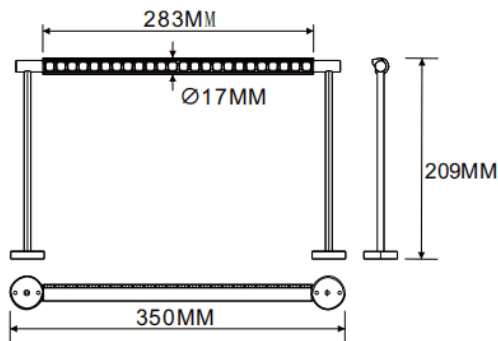

Wall mounted wall washer

Lavov linear light from the family CABINET type Wall mounted wall washer with a power of 8W and a Wall washer 30° beam angle. Finished in black colour. Recessed installation. Dimensions L350*W17*H209mm.. With a total lumen output of 482.48lm and a luminous efficiency of 60.31lm/W. CCT 3000K. No driver included works at 24V . Made in Aluminium body and PMMA lenses.

Dimensions	
Product dimensions (mm)	L350*W17*H209mm

Scheme

Item code	86.L007.1350.02
Product type	Indoor
Category	Tracklights
Family	CABINET
Subfamily	Wall mounted wall washer
Pictograms	

Product	
Real power (W)	8
Real luminous flux (Lm)	482.48
Luminous efficiency (Lm/W)	60.31
Beam angle (°)	Wall washer 30°
Colour	black
Control gear included	no
Average life time (h)	50000hrs L80 B10
Colour temperature (K)	3000
Colour consistency (SDCM)	SDCM<3
CRI	90