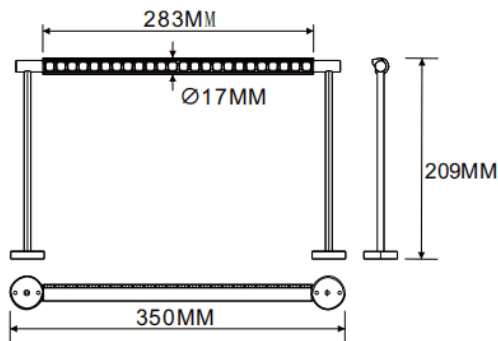

Wall mounted wall washer

Lavov linear light from the family CABINET type Wall mounted wall washer with a power of 8W and a Wall washer 30° beam angle. Finished in black colour. Recessed installation. Dimensions L350*W17*H209mm.. With a total lumen output of 482.48lm and a luminous efficiency of 60.31lm/W. CCT 3000K. No driver included works at 24V . Made in Aluminium body and PMMA lenses.

Dimensions	
Product dimensions (mm)	L350*W17*H209mm

Scheme

Item code	86.L007.1350.02
Product type	Indoor
Category	Tracklights
Family	CABINET
Subfamily	Wall mounted wall washer
Pictograms	

Product	
Real power (W)	8
Real luminous flux (Lm)	482.48
Luminous efficiency (Lm/W)	60.31
Beam angle (°)	Wall washer 30°
Colour	black
Control gear included	no
Average life time (h)	50000hrs L80 B10
Colour temperature (K)	3000
Colour consistency (SDCM)	SDCM3
CRI	90