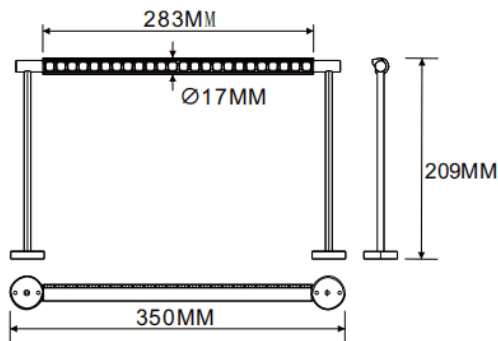

Scheme

Item code	86.L007.1450.01
Product type	Indoor
Category	Tracklights
Family	CABINET
Subfamily	Wall mounted wall washer
Pictograms	

Product	
Real power (W)	8
Real luminous flux (Lm)	506.08
Luminous efficiency (Lm/W)	63.26
Beam angle (&ordm;)	Wall washer 30°
Colour	white
Control gear included	no
Average life time (h)	50000hrs L80 B10
Colour temperature (K)	4000
Colour consistency (SDCM)	SDCM<3
CRI	90