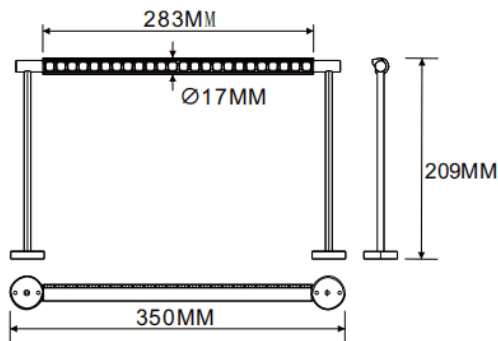

### Wall mounted wall washer

Lavov linear light from the family CABINET type Wall mounted wall washer with a power of 8W and a Wall washer 30° beam angle. Finished in white colour. Recessed installation. Dimensions L350\*W17\*H209mm.. With a total lumen output of 506.08lm and a luminous efficiency of 63.26lm/W. CCT 4000K. No driver included works at 24V . Made in Aluminium body and PMMA lenses.

Dimensions	
Product dimensions (mm)	L350*W17*H209mm

### Scheme

Item code	86.L007.1450.01
Product type	Indoor
Category	Tracklights
Family	CABINET
Subfamily	Wall mounted wall washer
Pictograms	

Product	
Real power (W)	8
Real luminous flux (Lm)	506.08
Luminous efficiency (Lm/W)	63.26
Beam angle (&ordm;)	Wall washer 30°
Colour	white
Control gear included	no
Average life time (h)	50000hrs L80 B10
Colour temperature (K)	4000
Colour consistency (SDCM)	SDCM<3
CRI	90