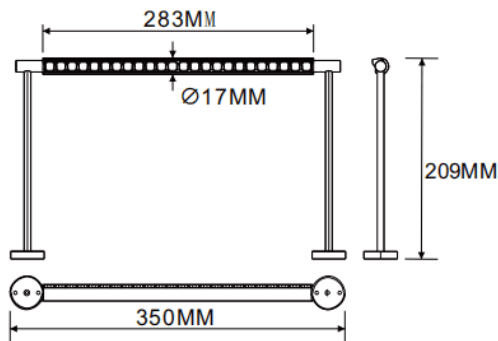

Wall mounted wall washer

Lavov linear light from the family CABINET type Wall mounted wall washer with a power of 8W and a Wall washer 30° beam angle. Finished in black colour. Recessed installation. Dimensions L350*W17*H209mm.. With a total lumen output of 506.08lm and a luminous efficiency of 63.26lm/W. CCT 4000K. No driver included works at 24V . Made in Aluminium body and PMMA lenses.

Dimensions

Product dimensions (mm) L350*W17*H209mm

Scheme

Item code	86.L007.1450.02
Product type	Indoor
Category	Tracklights
Family	CABINET
Subfamily	Wall mounted wall washer
Pictograms	

Product	
Real power (W)	8
Real luminous flux (Lm)	506.08
Luminous efficiency (Lm/W)	63.26
Beam angle (°)	Wall washer 30°
Colour	black
Control gear included	no
Average life time (h)	50000hrs L80 B10
Colour temperature (K)	4000
Colour consistency (SDCM)	SDCM3
CRI	90