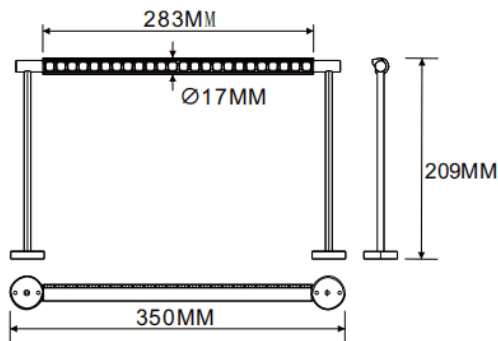

### Wall mounted wall washer

Lavov linear light from the family CABINET type Wall mounted wall washer with a power of 8W and a Wall washer 30° beam angle. Finished in black colour. Recessed installation. Dimensions L350\*W17\*H209mm.. With a total lumen output of 506.08lm and a luminous efficiency of 63.26lm/W. CCT 4000K. No driver included works at 24V . Made in Aluminium body and PMMA lenses.

Dimensions	
Product dimensions (mm)	L350*W17*H209mm

### Scheme

Item code	86.L007.1450.02
Product type	Indoor
Category	Tracklights
Family	CABINET
Subfamily	Wall mounted wall washer
Pictograms	

Product	
Real power (W)	8
Real luminous flux (Lm)	506.08
Luminous efficiency (Lm/W)	63.26
Beam angle (°)	Wall washer 30°
Colour	black
Control gear included	no
Average life time (h)	50000hrs L80 B10
Colour temperature (K)	4000
Colour consistency (SDCM)	SDCM<3
CRI	90