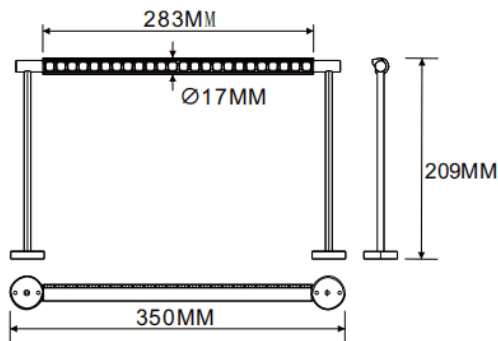

### Wall mounted wall washer

Lavov linear light from the family CABINET type Wall mounted wall washer with a power of 8W and a Wall washer 30° beam angle. Finished in black colour. Recessed installation. Dimensions L350\*W17\*H209mm.. With a total lumen output of 506.08lm and a luminous efficiency of 63.26lm/W. CCT 4000K. No driver included works at 24V . Made in Aluminium body and PMMA lenses.

Dimensions	
Product dimensions (mm)	L350*W17*H209mm

### Scheme

Item code	86.L007.1450.02
Product type	Indoor
Category	Tracklights
Family	CABINET
Subfamily	Wall mounted wall washer
Pictograms	

Product	
Real power (W)	8
Real luminous flux (Lm)	506.08
Luminous efficiency (Lm/W)	63.26
Beam angle (&ordm;)	Wall washer 30°
Colour	black
Control gear included	no
Average life time (h)	50000hrs L80 B10
Colour temperature (K)	4000
Colour consistency (SDCM)	SDCM<3
CRI	90