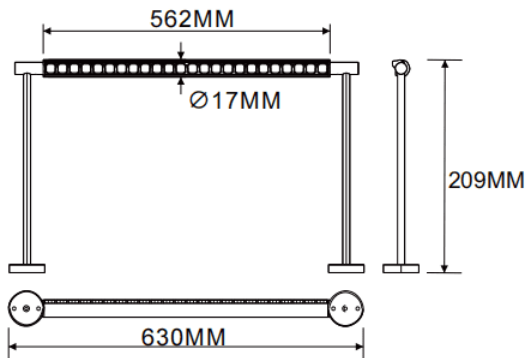

Wall mounted wall washer

Lavov linear light from the family CABINET type Wall mounted wall washer with a power of 16W and a Wall washer 30° beam angle. Finished in white colour. Recessed installation. Dimensions L630*W17*H209mm.. With a total lumen output of 897.28lm and a luminous efficiency of 56.08lm/W. CCT 2700K. No driver included works at 24V . Made in Aluminium body and PMMA lenses.

Dimensions

Product dimensions (mm) L630*W17*H209mm

Scheme

Item code	86.L007.2250.01
Product type	Indoor
Category	Tracklights
Family	CABINET
Subfamily	Wall mounted wall washer
Pictograms	

Product	
Real power (W)	16
Real luminous flux (Lm)	897.28
Luminous efficiency (Lm/W)	56.08
Beam angle (°)	Wall washer 30°
Colour	white
Control gear included	no
Average life time (h)	50000hrs L80 B10
Colour temperature (K)	2700
Colour consistency (SDCM)	SDCM3
CRI	90