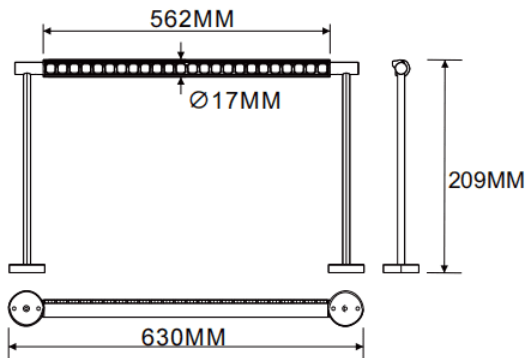

Wall mounted wall washer

Lavov linear light from the family CABINET type Wall mounted wall washer with a power of 16W and a Wall washer 30° beam angle. Finished in white colour. Recessed installation. Dimensions L630*W17*H209mm.. With a total lumen output of 897.28lm and a luminous efficiency of 56.08lm/W. CCT 2700K. No driver included works at 24V . Made in Aluminium body and PMMA lenses.

Dimensions	
Product dimensions (mm)	L630*W17*H209mm

Scheme

Item code	86.L007.2250.01
Product type	Indoor
Category	Tracklights
Family	CABINET
Subfamily	Wall mounted wall washer
Pictograms	

Product	
Real power (W)	16
Real luminous flux (Lm)	897.28
Luminous efficiency (Lm/W)	56.08
Beam angle (º)	Wall washer 30°
Colour	white
Control gear included	no
Average life time (h)	50000hrs L80 B10
Colour temperature (K)	2700
Colour consistency (SDCM)	SDCM<3
CRI	90