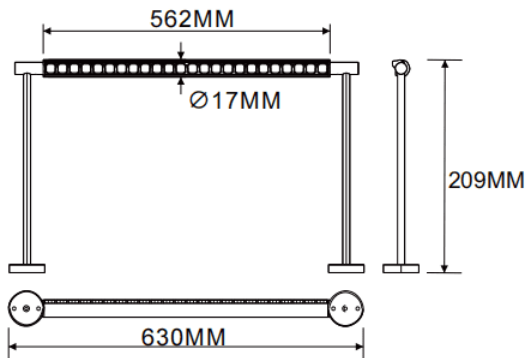

Wall mounted wall washer

Lavov linear light from the family CABINET type Wall mounted wall washer with a power of 16W and a Wall washer 30° beam angle. Finished in white colour. Recessed installation. Dimensions L630*W17*H209mm.. With a total lumen output of 897.28lm and a luminous efficiency of 56.08lm/W. CCT 2700K. No driver included works at 24V . Made in Aluminium body and PMMA lenses.

Dimensions

Product dimensions (mm) L630*W17*H209mm

Scheme

Item code	86.L007.2250.01
Product type	Indoor
Category	Tracklights
Family	CABINET
Subfamily	Wall mounted wall washer
Pictograms	

Product	
Real power (W)	16
Real luminous flux (Lm)	897.28
Luminous efficiency (Lm/W)	56.08
Beam angle (°)	Wall washer 30°
Colour	white
Control gear included	no
Average life time (h)	50000hrs L80 B10
Colour temperature (K)	2700
Colour consistency (SDCM)	SDCM<3
CRI	90