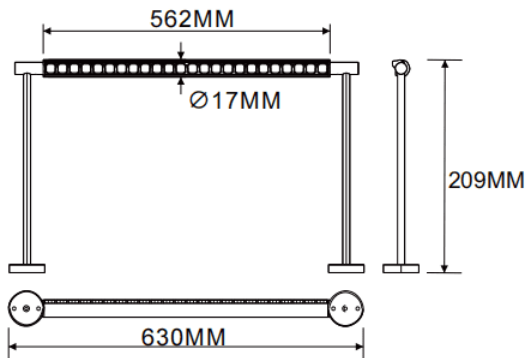

### Wall mounted wall washer

Lavov linear light from the family CABINET type Wall mounted wall washer with a power of 16W and a Wall washer 30° beam angle. Finished in black colour. Recessed installation. Dimensions L630\*W17\*H209mm.. With a total lumen output of 897.28lm and a luminous efficiency of 56.08lm/W. CCT 2700K. No driver included works at 24V . Made in Aluminium body and PMMA lenses.

#### Dimensions

Product dimensions (mm) L630\*W17\*H209mm

#### Scheme

Item code	86.L007.2250.02
Product type	Indoor
Category	Tracklights
Family	CABINET
Subfamily	Wall mounted wall washer
Pictograms	

Product	
Real power (W)	16
Real luminous flux (Lm)	897.28
Luminous efficiency (Lm/W)	56.08
Beam angle (°)	Wall washer 30°
Colour	black
Control gear included	no
Average life time (h)	50000hrs L80 B10
Colour temperature (K)	2700
Colour consistency (SDCM)	SDCM<3
CRI	90