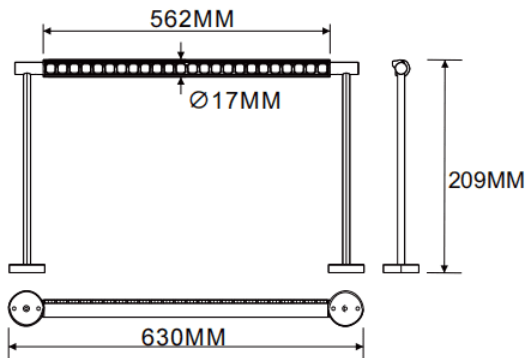

### Wall mounted wall washer

Lavov linear light from the family CABINET type Wall mounted wall washer with a power of 16W and a Wall washer 30° beam angle. Finished in black colour. Recessed installation. Dimensions L630\*W17\*H209mm.. With a total lumen output of 897.28lm and a luminous efficiency of 56.08lm/W. CCT 2700K. No driver included works at 24V . Made in Aluminium body and PMMA lenses.

Dimensions	
Product dimensions (mm)	L630*W17*H209mm

### Scheme

Item code	86.L007.2250.02
Product type	Indoor
Category	Tracklights
Family	CABINET
Subfamily	Wall mounted wall washer
Pictograms	

Product	
Real power (W)	16
Real luminous flux (Lm)	897.28
Luminous efficiency (Lm/W)	56.08
Beam angle (°)	Wall washer 30°
Colour	black
Control gear included	no
Average life time (h)	50000hrs L80 B10
Colour temperature (K)	2700
Colour consistency (SDCM)	SDCM3
CRI	90