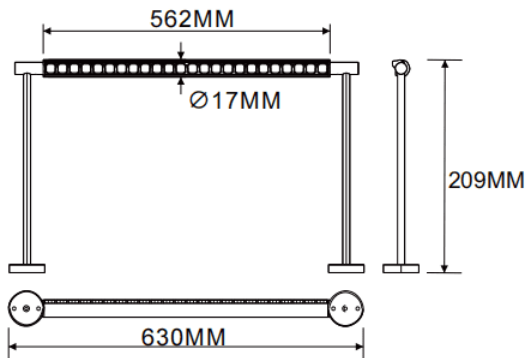

Scheme

Item code	86.L007.2250.02
Product type	Indoor
Category	Tracklights
Family	CABINET
Subfamily	Wall mounted wall washer
Pictograms	

Product	
Real power (W)	16
Real luminous flux (Lm)	897.28
Luminous efficiency (Lm/W)	56.08
Beam angle (°)	Wall washer 30°
Colour	black
Control gear included	no
Average life time (h)	50000hrs L80 B10
Colour temperature (K)	2700
Colour consistency (SDCM)	SDCM<3
CRI	90