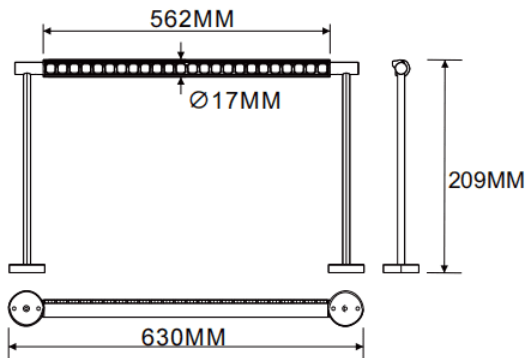

Scheme

Item code	86.L007.2350.01
Product type	Indoor
Category	Tracklights
Family	CABINET
Subfamily	Wall mounted wall washer
Pictograms	

Product	
Real power (W)	16
Real luminous flux (Lm)	964.96
Luminous efficiency (Lm/W)	60.31
Beam angle (°)	Wall washer 30°
Colour	white
Control gear included	no
Average life time (h)	50000hrs L80 B10
Colour temperature (K)	3000
Colour consistency (SDCM)	SDCM<3
CRI	90