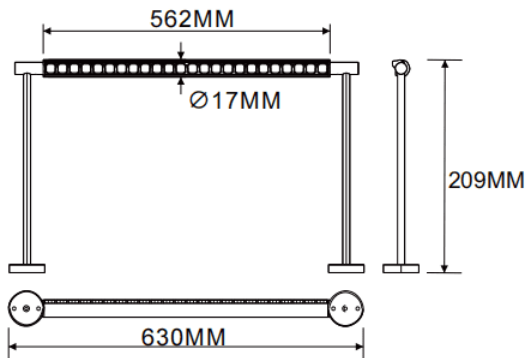

Wall mounted wall washer

Lavov linear light from the family CABINET type Wall mounted wall washer with a power of 16W and a Wall washer 30° beam angle. Finished in white colour. Recessed installation. Dimensions L630*W17*H209mm.. With a total lumen output of 964.96lm and a luminous efficiency of 60.31lm/W. CCT 3000K. No driver included works at 24V . Made in Aluminium body and PMMA lenses.

Dimensions

Product dimensions (mm) L630*W17*H209mm

Scheme

Item code	86.L007.2350.01
Product type	Indoor
Category	Tracklights
Family	CABINET
Subfamily	Wall mounted wall washer
Pictograms	

Product	
Real power (W)	16
Real luminous flux (Lm)	964.96
Luminous efficiency (Lm/W)	60.31
Beam angle (°)	Wall washer 30°
Colour	white
Control gear included	no
Average life time (h)	50000hrs L80 B10
Colour temperature (K)	3000
Colour consistency (SDCM)	SDCM3
CRI	90