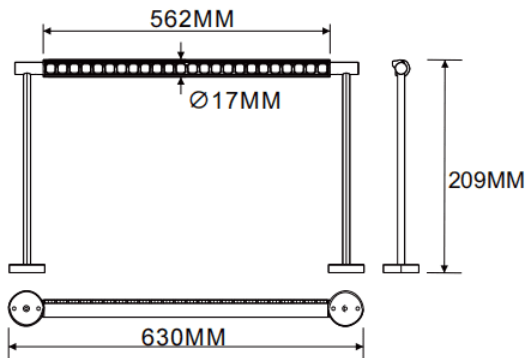

### Wall mounted wall washer

Lavov linear light from the family CABINET type Wall mounted wall washer with a power of 16W and a Wall washer 30° beam angle. Finished in white colour. Recessed installation. Dimensions L630\*W17\*H209mm.. With a total lumen output of 964.96lm and a luminous efficiency of 60.31lm/W. CCT 3000K. No driver included works at 24V . Made in Aluminium body and PMMA lenses.

Dimensions	
Product dimensions (mm)	L630*W17*H209mm

### Scheme

Item code	86.L007.2350.01
Product type	Indoor
Category	Tracklights
Family	CABINET
Subfamily	Wall mounted wall washer
Pictograms	

Product	
Real power (W)	16
Real luminous flux (Lm)	964.96
Luminous efficiency (Lm/W)	60.31
Beam angle (°)	Wall washer 30°
Colour	white
Control gear included	no
Average life time (h)	50000hrs L80 B10
Colour temperature (K)	3000
Colour consistency (SDCM)	SDCM<3
CRI	90