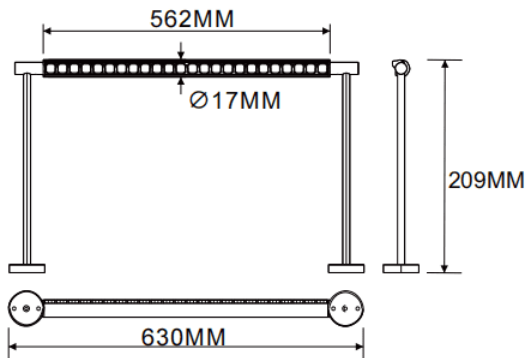

Wall mounted wall washer

Lavov linear light from the family CABINET type Wall mounted wall washer with a power of 16W and a Wall washer 30° beam angle. Finished in black colour. Recessed installation. Dimensions L630*W17*H209mm.. With a total lumen output of 964.96lm and a luminous efficiency of 60.31lm/W. CCT 3000K. No driver included works at 24V . Made in Aluminium body and PMMA lenses.

Dimensions

Product dimensions (mm) L630*W17*H209mm

Scheme

Item code	86.L007.2350.02
Product type	Indoor
Category	Tracklights
Family	CABINET
Subfamily	Wall mounted wall washer
Pictograms	

Product	
Real power (W)	16
Real luminous flux (Lm)	964.96
Luminous efficiency (Lm/W)	60.31
Beam angle (°)	Wall washer 30°
Colour	black
Control gear included	no
Average life time (h)	50000hrs L80 B10
Colour temperature (K)	3000
Colour consistency (SDCM)	SDCM3
CRI	90