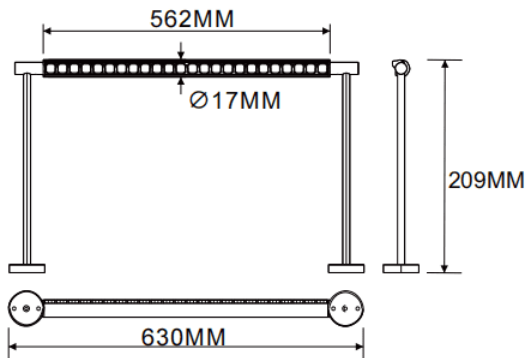

Wall mounted wall washer

Lavov linear light from the family CABINET type Wall mounted wall washer with a power of 16W and a Wall washer 30° beam angle. Finished in black colour. Recessed installation. Dimensions L630*W17*H209mm.. With a total lumen output of 964.96lm and a luminous efficiency of 60.31lm/W. CCT 3000K. No driver included works at 24V . Made in Aluminium body and PMMA lenses.

Dimensions

Product dimensions (mm) L630*W17*H209mm

Scheme

Item code	86.L007.2350.02
Product type	Indoor
Category	Tracklights
Family	CABINET
Subfamily	Wall mounted wall washer
Pictograms	

Product	
Real power (W)	16
Real luminous flux (Lm)	964.96
Luminous efficiency (Lm/W)	60.31
Beam angle (º)	Wall washer 30°
Colour	black
Control gear included	no
Average life time (h)	50000hrs L80 B10
Colour temperature (K)	3000
Colour consistency (SDCM)	SDCM<3
CRI	90