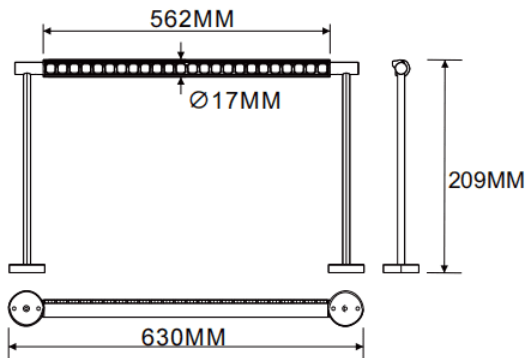

Wall mounted wall washer

Lavov linear light from the family CABINET type Wall mounted wall washer with a power of 16W and a Wall washer 30° beam angle. Finished in black colour. Recessed installation. Dimensions L630*W17*H209mm.. With a total lumen output of 964.96lm and a luminous efficiency of 60.31lm/W. CCT 3000K. No driver included works at 24V . Made in Aluminium body and PMMA lenses.

Dimensions	
Product dimensions (mm)	L630*W17*H209mm

Scheme

Item code	86.L007.2350.02
Product type	Indoor
Category	Tracklights
Family	CABINET
Subfamily	Wall mounted wall washer
Pictograms	

Product	
Real power (W)	16
Real luminous flux (Lm)	964.96
Luminous efficiency (Lm/W)	60.31
Beam angle (°)	Wall washer 30°
Colour	black
Control gear included	no
Average life time (h)	50000hrs L80 B10
Colour temperature (K)	3000
Colour consistency (SDCM)	SDCM<3
CRI	90