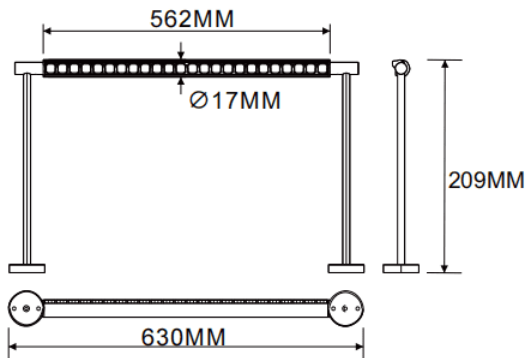

Wall mounted wall washer

Lavov linear light from the family CABINET type Wall mounted wall washer with a power of 16W and a Wall washer 30° beam angle. Finished in white colour. Recessed installation. Dimensions L630*W17*H209mm.. With a total lumen output of 1012.16lm and a luminous efficiency of 63.26lm/W. CCT 4000K. No driver included works at 24V . Made in Aluminium body and PMMA lenses.

Dimensions

Product dimensions (mm) L630*W17*H209mm

Scheme

Item code	86.L007.2450.01
Product type	Indoor
Category	Tracklights
Family	CABINET
Subfamily	Wall mounted wall washer
Pictograms	

Product	
Real power (W)	16
Real luminous flux (Lm)	1012.16
Luminous efficiency (Lm/W)	63.26
Beam angle (°)	Wall washer 30°
Colour	white
Control gear included	no
Average life time (h)	50000hrs L80 B10
Colour temperature (K)	4000
Colour consistency (SDCM)	SDCM3
CRI	90