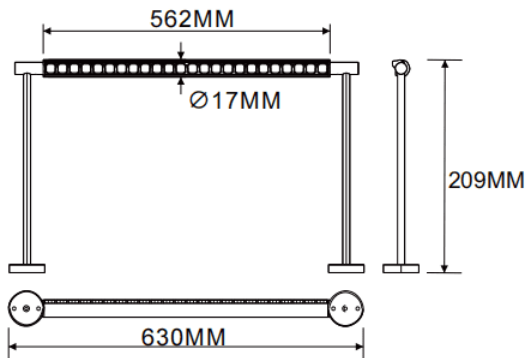

Wall mounted wall washer

Lavov linear light from the family CABINET type Wall mounted wall washer with a power of 16W and a Wall washer 30° beam angle. Finished in white colour. Recessed installation. Dimensions L630*W17*H209mm.. With a total lumen output of 1012.16lm and a luminous efficiency of 63.26lm/W. CCT 4000K. No driver included works at 24V . Made in Aluminium body and PMMA lenses.

Dimensions

Product dimensions (mm) L630*W17*H209mm

Scheme

Item code	86.L007.2450.01
Product type	Indoor
Category	Tracklights
Family	CABINET
Subfamily	Wall mounted wall washer
Pictograms	

Product	
Real power (W)	16
Real luminous flux (Lm)	1012.16
Luminous efficiency (Lm/W)	63.26
Beam angle (°)	Wall washer 30°
Colour	white
Control gear included	no
Average life time (h)	50000hrs L80 B10
Colour temperature (K)	4000
Colour consistency (SDCM)	SDCM<3
CRI	90