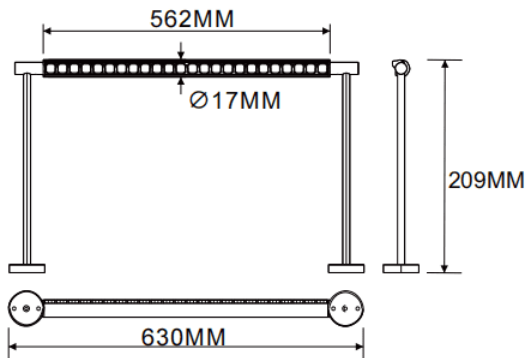

Wall mounted wall washer

Lavov linear light from the family CABINET type Wall mounted wall washer with a power of 16W and a Wall washer 30° beam angle. Finished in white colour. Recessed installation. Dimensions L630*W17*H209mm.. With a total lumen output of 1012.16lm and a luminous efficiency of 63.26lm/W. CCT 4000K. No driver included works at 24V . Made in Aluminium body and PMMA lenses.

Dimensions

Product dimensions (mm) L630*W17*H209mm

Scheme

Item code	86.L007.2450.01
Product type	Indoor
Category	Tracklights
Family	CABINET
Subfamily	Wall mounted wall washer
Pictograms	

Product	
Real power (W)	16
Real luminous flux (Lm)	1012.16
Luminous efficiency (Lm/W)	63.26
Beam angle (º)	Wall washer 30°
Colour	white
Control gear included	no
Average life time (h)	50000hrs L80 B10
Colour temperature (K)	4000
Colour consistency (SDCM)	SDCM<3
CRI	90