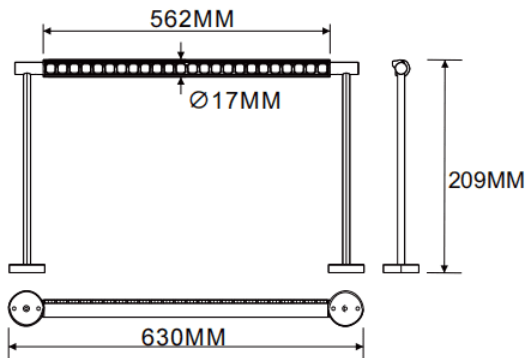

Wall mounted wall washer

Lavov linear light from the family CABINET type Wall mounted wall washer with a power of 16W and a Wall washer 30° beam angle. Finished in black colour. Recessed installation. Dimensions L630*W17*H209mm.. With a total lumen output of 1012.16lm and a luminous efficiency of 63.26lm/W. CCT 4000K. No driver included works at 24V . Made in Aluminium body and PMMA lenses.

Dimensions	
Product dimensions (mm)	L630*W17*H209mm

Scheme

Item code	86.L007.2450.02
Product type	Indoor
Category	Tracklights
Family	CABINET
Subfamily	Wall mounted wall washer
Pictograms	

Product	
Real power (W)	16
Real luminous flux (Lm)	1012.16
Luminous efficiency (Lm/W)	63.26
Beam angle (°)	Wall washer 30°
Colour	black
Control gear included	no
Average life time (h)	50000hrs L80 B10
Colour temperature (K)	4000
Colour consistency (SDCM)	SDCM<3
CRI	90