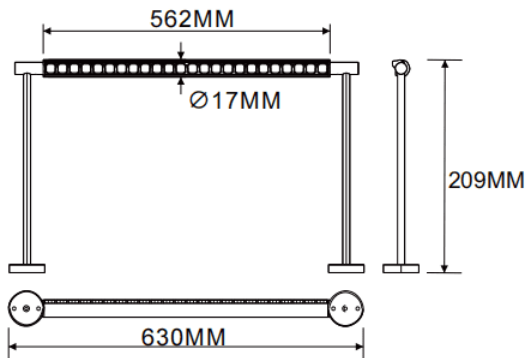

### Wall mounted wall washer

Lavov linear light from the family CABINET type Wall mounted wall washer with a power of 16W and a Wall washer 30° beam angle. Finished in black colour. Recessed installation. Dimensions L630\*W17\*H209mm.. With a total lumen output of 1012.16lm and a luminous efficiency of 63.26lm/W. CCT 4000K. No driver included works at 24V . Made in Aluminium body and PMMA lenses.

#### Dimensions

Product dimensions (mm) L630\*W17\*H209mm

#### Scheme

Item code	86.L007.2450.02
Product type	Indoor
Category	Tracklights
Family	CABINET
Subfamily	Wall mounted wall washer
Pictograms	

Product	
Real power (W)	16
Real luminous flux (Lm)	1012.16
Luminous efficiency (Lm/W)	63.26
Beam angle (&ordm;)	Wall washer 30°
Colour	black
Control gear included	no
Average life time (h)	50000hrs L80 B10
Colour temperature (K)	4000
Colour consistency (SDCM)	SDCM<3
CRI	90