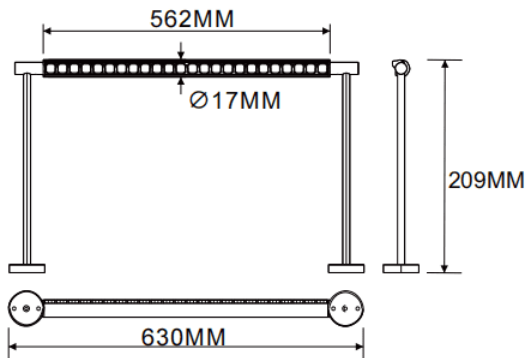

### Wall mounted wall washer

Lavov linear light from the family CABINET type Wall mounted wall washer with a power of 16W and a Wall washer 30° beam angle. Finished in black colour. Recessed installation. Dimensions L630\*W17\*H209mm.. With a total lumen output of 1012.16lm and a luminous efficiency of 63.26lm/W. CCT 4000K. No driver included works at 24V . Made in Aluminium body and PMMA lenses.

#### Dimensions

Product dimensions (mm) L630\*W17\*H209mm

#### Scheme

Item code	86.L007.2450.02
Product type	Indoor
Category	Tracklights
Family	CABINET
Subfamily	Wall mounted wall washer
Pictograms	

Product	
Real power (W)	16
Real luminous flux (Lm)	1012.16
Luminous efficiency (Lm/W)	63.26
Beam angle (°)	Wall washer 30°
Colour	black
Control gear included	no
Average life time (h)	50000hrs L80 B10
Colour temperature (K)	4000
Colour consistency (SDCM)	SDCM3
CRI	90