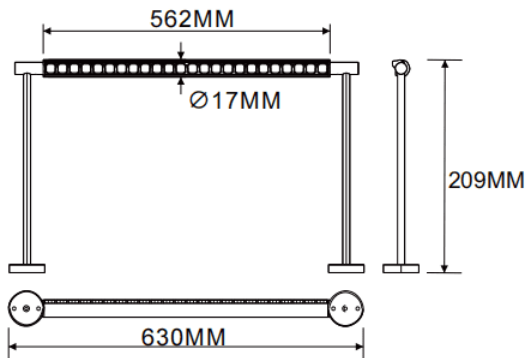

Scheme

Item code	86.L007.2450.02
Product type	Indoor
Category	Tracklights
Family	CABINET
Subfamily	Wall mounted wall washer
Pictograms	

Product	
Real power (W)	16
Real luminous flux (Lm)	1012.16
Luminous efficiency (Lm/W)	63.26
Beam angle (&ordm;)	Wall washer 30°
Colour	black
Control gear included	no
Average life time (h)	50000hrs L80 B10
Colour temperature (K)	4000
Colour consistency (SDCM)	SDCM<3
CRI	90