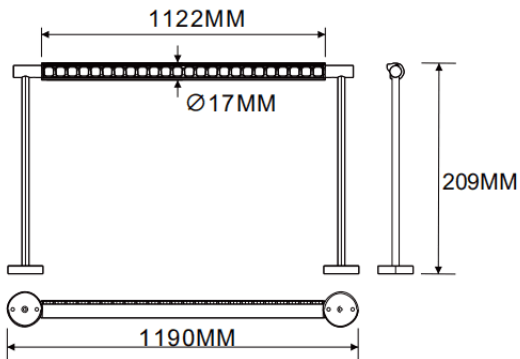

Wall mounted wall washer

Lavov linear light from the family CABINET type Wall mounted wall washer with a power of 32W and a Wall washer 30° beam angle. Finished in white colour. Recessed installation. Dimensions L1190*W17*H209mm.. With a total lumen output of 1794.56lm and a luminous efficiency of 56.08lm/W. CCT 2700K. No driver included works at 24V . Made in Aluminium body and PMMA lenses.

Dimensions

Product dimensions (mm) L1190*W17*H209mm

Scheme

Item code	86.L007.3250.01
Product type	Indoor
Category	Tracklights
Family	CABINET
Subfamily	Wall mounted wall washer
Pictograms	

Product	
Real power (W)	32
Real luminous flux (Lm)	1794.56
Luminous efficiency (Lm/W)	56.08
Beam angle (°)	Wall washer 30°
Colour	white
Control gear included	no
Average life time (h)	50000hrs L80 B10
Colour temperature (K)	2700
Colour consistency (SDCM)	SDCM3
CRI	90