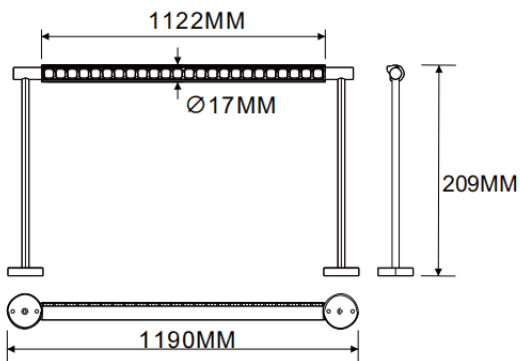

Wall mounted wall washer

Lavov linear light from the family CABINET type Wall mounted wall washer with a power of 32W and a Wall washer 30° beam angle. Finished in white colour. Recessed installation. Dimensions L1190*W17*H209mm.. With a total lumen output of 1794.56lm and a luminous efficiency of 56.08lm/W. CCT 2700K. No driver included works at 24V . Made in Aluminium body and PMMA lenses.

Dimensions	
Product dimensions (mm)	L1190*W17*H209mm

Scheme

Item code	86.L007.3250.01
Product type	Indoor
Category	Tracklights
Family	CABINET
Subfamily	Wall mounted wall washer
Pictograms	

Product	
Real power (W)	32
Real luminous flux (Lm)	1794.56
Luminous efficiency (Lm/W)	56.08
Beam angle (°)	Wall washer 30°
Colour	white
Control gear included	no
Average life time (h)	50000hrs L80 B10
Colour temperature (K)	2700
Colour consistency (SDCM)	SDCM<3
CRI	90