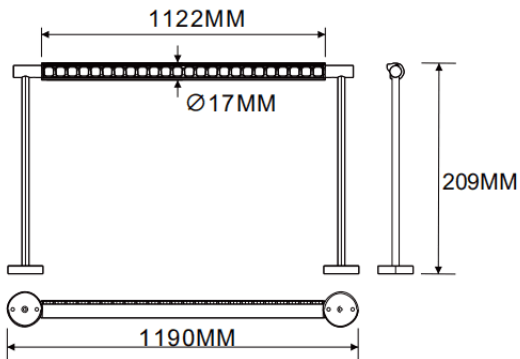

Wall mounted wall washer

Lavov linear light from the family CABINET type Wall mounted wall washer with a power of 32W and a Wall washer 30° beam angle. Finished in white colour. Recessed installation. Dimensions L1190*W17*H209mm.. With a total lumen output of 1794.56lm and a luminous efficiency of 56.08lm/W. CCT 2700K. No driver included works at 24V . Made in Aluminium body and PMMA lenses.

Dimensions

Product dimensions (mm) L1190*W17*H209mm

Scheme

Item code	86.L007.3250.01
Product type	Indoor
Category	Tracklights
Family	CABINET
Subfamily	Wall mounted wall washer
Pictograms	

Product	
Real power (W)	32
Real luminous flux (Lm)	1794.56
Luminous efficiency (Lm/W)	56.08
Beam angle (º)	Wall washer 30°
Colour	white
Control gear included	no
Average life time (h)	50000hrs L80 B10
Colour temperature (K)	2700
Colour consistency (SDCM)	SDCM<3
CRI	90