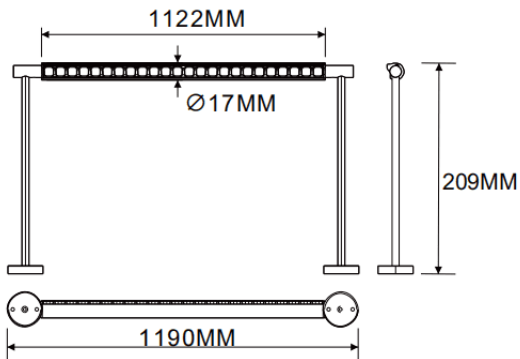

Wall mounted wall washer

Lavov linear light from the family CABINET type Wall mounted wall washer with a power of 32W and a Wall washer 30° beam angle. Finished in black colour. Recessed installation. Dimensions L1190*W17*H209mm.. With a total lumen output of 1794.56lm and a luminous efficiency of 56.08lm/W. CCT 2700K. No driver included works at 24V . Made in Aluminium body and PMMA lenses.

Dimensions	
Product dimensions (mm)	L1190*W17*H209mm

Scheme

Item code	86.L007.3250.02
Product type	Indoor
Category	Tracklights
Family	CABINET
Subfamily	Wall mounted wall washer
Pictograms	

Product	
Real power (W)	32
Real luminous flux (Lm)	1794.56
Luminous efficiency (Lm/W)	56.08
Beam angle (°)	Wall washer 30°
Colour	black
Control gear included	no
Average life time (h)	50000hrs L80 B10
Colour temperature (K)	2700
Colour consistency (SDCM)	SDCM<3
CRI	90