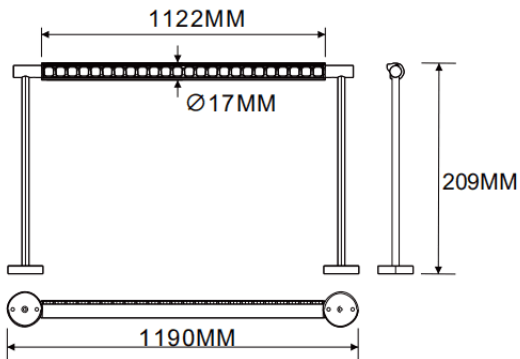

### Wall mounted wall washer

Lavov linear light from the family CABINET type Wall mounted wall washer with a power of 32W and a Wall washer 30° beam angle. Finished in black colour. Recessed installation. Dimensions L1190\*W17\*H209mm.. With a total lumen output of 1794.56lm and a luminous efficiency of 56.08lm/W. CCT 2700K. No driver included works at 24V . Made in Aluminium body and PMMA lenses.

#### Dimensions

Product dimensions (mm) L1190\*W17\*H209mm

#### Scheme

Item code	86.L007.3250.02
Product type	Indoor
Category	Tracklights
Family	CABINET
Subfamily	Wall mounted wall washer
Pictograms	

Product	
Real power (W)	32
Real luminous flux (Lm)	1794.56
Luminous efficiency (Lm/W)	56.08
Beam angle (&ordm;)	Wall washer 30°
Colour	black
Control gear included	no
Average life time (h)	50000hrs L80 B10
Colour temperature (K)	2700
Colour consistency (SDCM)	SDCM<3
CRI	90