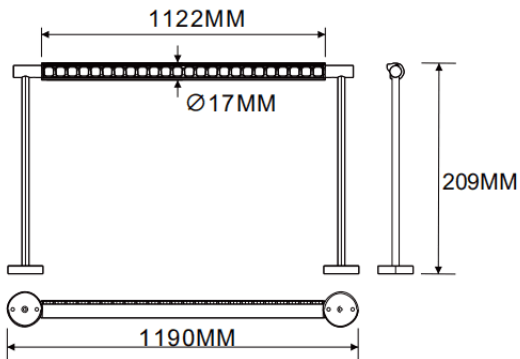

### Wall mounted wall washer

Lavov linear light from the family CABINET type Wall mounted wall washer with a power of 32W and a Wall washer 30° beam angle. Finished in black colour. Recessed installation. Dimensions L1190\*W17\*H209mm.. With a total lumen output of 1794.56lm and a luminous efficiency of 56.08lm/W. CCT 2700K. No driver included works at 24V . Made in Aluminium body and PMMA lenses.

#### Dimensions

Product dimensions (mm) L1190\*W17\*H209mm

#### Scheme

Item code	86.L007.3250.02
Product type	Indoor
Category	Tracklights
Family	CABINET
Subfamily	Wall mounted wall washer
Pictograms	

Product	
Real power (W)	32
Real luminous flux (Lm)	1794.56
Luminous efficiency (Lm/W)	56.08
Beam angle (°)	Wall washer 30°
Colour	black
Control gear included	no
Average life time (h)	50000hrs L80 B10
Colour temperature (K)	2700
Colour consistency (SDCM)	SDCM3
CRI	90