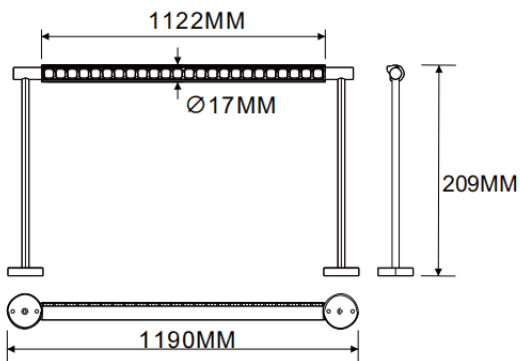

Wall mounted wall washer

Lavov linear light from the family CABINET type Wall mounted wall washer with a power of 32W and a Wall washer 30° beam angle. Finished in white colour. Recessed installation. Dimensions L1190*W17*H209mm.. With a total lumen output of 1929.92lm and a luminous efficiency of 60.31lm/W. CCT 3000K. No driver included works at 24V . Made in Aluminium body and PMMA lenses.

Dimensions	
Product dimensions (mm)	L1190*W17*H209mm

Scheme

Item code	86.L007.3350.01
Product type	Indoor
Category	Tracklights
Family	CABINET
Subfamily	Wall mounted wall washer
Pictograms	

Product	
Real power (W)	32
Real luminous flux (Lm)	1929.92
Luminous efficiency (Lm/W)	60.31
Beam angle (°)	Wall washer 30°
Colour	white
Control gear included	no
Average life time (h)	50000hrs L80 B10
Colour temperature (K)	3000
Colour consistency (SDCM)	SDCM3
CRI	90