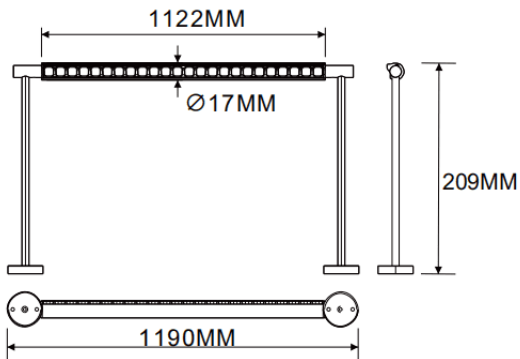

### Wall mounted wall washer

Lavov linear light from the family CABINET type Wall mounted wall washer with a power of 32W and a Wall washer 30° beam angle. Finished in white colour. Recessed installation. Dimensions L1190\*W17\*H209mm.. With a total lumen output of 1929.92lm and a luminous efficiency of 60.31lm/W. CCT 3000K. No driver included works at 24V . Made in Aluminium body and PMMA lenses.

Dimensions	
Product dimensions (mm)	L1190*W17*H209mm

### Scheme

Item code	86.L007.3350.01
Product type	Indoor
Category	Tracklights
Family	CABINET
Subfamily	Wall mounted wall washer
Pictograms	

Product	
Real power (W)	32
Real luminous flux (Lm)	1929.92
Luminous efficiency (Lm/W)	60.31
Beam angle (&ordm;)	Wall washer 30°
Colour	white
Control gear included	no
Average life time (h)	50000hrs L80 B10
Colour temperature (K)	3000
Colour consistency (SDCM)	SDCM<3
CRI	90