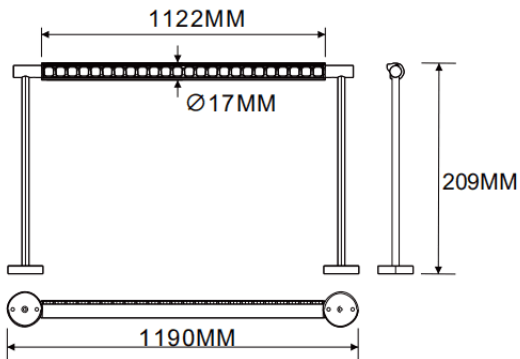

Wall mounted wall washer

Lavov linear light from the family CABINET type Wall mounted wall washer with a power of 32W and a Wall washer 30° beam angle. Finished in white colour. Recessed installation. Dimensions L1190*W17*H209mm.. With a total lumen output of 1929.92lm and a luminous efficiency of 60.31lm/W. CCT 3000K. No driver included works at 24V . Made in Aluminium body and PMMA lenses.

Dimensions

Product dimensions (mm) L1190*W17*H209mm

Scheme

Item code	86.L007.3350.01
Product type	Indoor
Category	Tracklights
Family	CABINET
Subfamily	Wall mounted wall washer
Pictograms	

Product	
Real power (W)	32
Real luminous flux (Lm)	1929.92
Luminous efficiency (Lm/W)	60.31
Beam angle (°)	Wall washer 30°
Colour	white
Control gear included	no
Average life time (h)	50000hrs L80 B10
Colour temperature (K)	3000
Colour consistency (SDCM)	SDCM<3
CRI	90