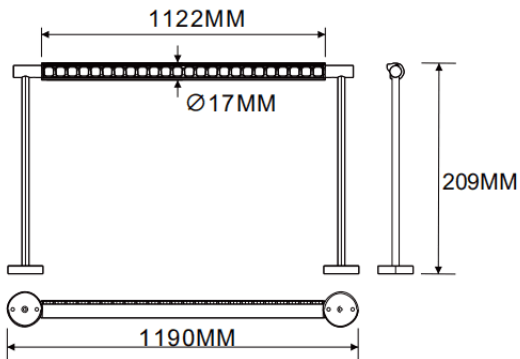

Scheme

Item code	86.L007.3350.02
Product type	Indoor
Category	Tracklights
Family	CABINET
Subfamily	Wall mounted wall washer
Pictograms	

Product	
Real power (W)	32
Real luminous flux (Lm)	1929.92
Luminous efficiency (Lm/W)	60.31
Beam angle (&ordm;)	Wall washer 30°
Colour	black
Control gear included	no
Average life time (h)	50000hrs L80 B10
Colour temperature (K)	3000
Colour consistency (SDCM)	SDCM<3
CRI	90