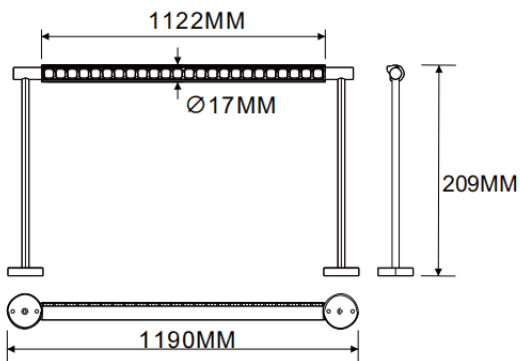

Wall mounted wall washer

Lavov linear light from the family CABINET type Wall mounted wall washer with a power of 32W and a Wall washer 30° beam angle. Finished in black colour. Recessed installation. Dimensions L1190*W17*H209mm.. With a total lumen output of 1929.92lm and a luminous efficiency of 60.31lm/W. CCT 3000K. No driver included works at 24V . Made in Aluminium body and PMMA lenses.

Dimensions	
Product dimensions (mm)	L1190*W17*H209mm

Scheme

Item code	86.L007.3350.02
Product type	Indoor
Category	Tracklights
Family	CABINET
Subfamily	Wall mounted wall washer
Pictograms	

Product	
Real power (W)	32
Real luminous flux (Lm)	1929.92
Luminous efficiency (Lm/W)	60.31
Beam angle (°)	Wall washer 30°
Colour	black
Control gear included	no
Average life time (h)	50000hrs L80 B10
Colour temperature (K)	3000
Colour consistency (SDCM)	SDCM3
CRI	90