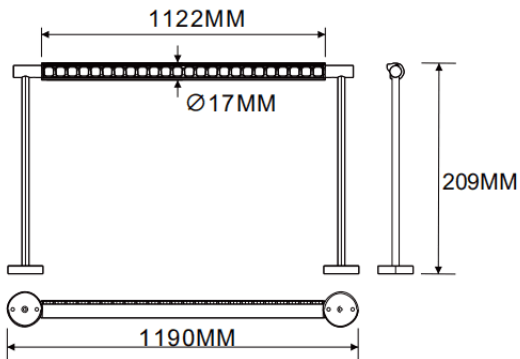

### Wall mounted wall washer

Lavov linear light from the family CABINET type Wall mounted wall washer with a power of 32W and a Wall washer 30° beam angle. Finished in black colour. Recessed installation. Dimensions L1190\*W17\*H209mm.. With a total lumen output of 1929.92lm and a luminous efficiency of 60.31lm/W. CCT 3000K. No driver included works at 24V . Made in Aluminium body and PMMA lenses.

#### Dimensions

Product dimensions (mm) L1190\*W17\*H209mm

#### Scheme

Item code	86.L007.3350.02
Product type	Indoor
Category	Tracklights
Family	CABINET
Subfamily	Wall mounted wall washer
Pictograms	

Product	
Real power (W)	32
Real luminous flux (Lm)	1929.92
Luminous efficiency (Lm/W)	60.31
Beam angle (&ordm;)	Wall washer 30°
Colour	black
Control gear included	no
Average life time (h)	50000hrs L80 B10
Colour temperature (K)	3000
Colour consistency (SDCM)	SDCM<3
CRI	90