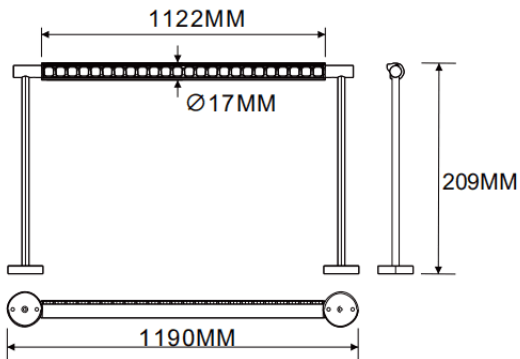

### Wall mounted wall washer

Lavov linear light from the family CABINET type Wall mounted wall washer with a power of 32W and a Wall washer 30° beam angle. Finished in white colour. Recessed installation. Dimensions L1190\*W17\*H209mm.. With a total lumen output of 2024.32lm and a luminous efficiency of 63.26lm/W. CCT 4000K. No driver included works at 24V . Made in Aluminium body and PMMA lenses.

#### Dimensions

Product dimensions (mm) L1190\*W17\*H209mm

#### Scheme

Item code	86.L007.3450.01
Product type	Indoor
Category	Tracklights
Family	CABINET
Subfamily	Wall mounted wall washer
Pictograms	

Product	
Real power (W)	32
Real luminous flux (Lm)	2024.32
Luminous efficiency (Lm/W)	63.26
Beam angle (°)	Wall washer 30°
Colour	white
Control gear included	no
Average life time (h)	50000hrs L80 B10
Colour temperature (K)	4000
Colour consistency (SDCM)	SDCM<3
CRI	90