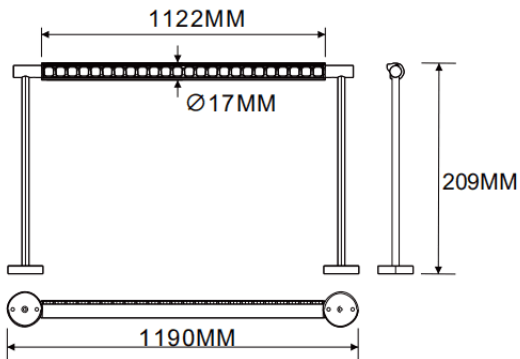

### Wall mounted wall washer

Lavov linear light from the family CABINET type Wall mounted wall washer with a power of 32W and a Wall washer 30° beam angle. Finished in white colour. Recessed installation. Dimensions L1190\*W17\*H209mm.. With a total lumen output of 2024.32lm and a luminous efficiency of 63.26lm/W. CCT 4000K. No driver included works at 24V . Made in Aluminium body and PMMA lenses.

#### Dimensions

Product dimensions (mm) L1190\*W17\*H209mm

#### Scheme

Item code	86.L007.3450.01
Product type	Indoor
Category	Tracklights
Family	CABINET
Subfamily	Wall mounted wall washer
Pictograms	

Product	
Real power (W)	32
Real luminous flux (Lm)	2024.32
Luminous efficiency (Lm/W)	63.26
Beam angle (°)	Wall washer 30°
Colour	white
Control gear included	no
Average life time (h)	50000hrs L80 B10
Colour temperature (K)	4000
Colour consistency (SDCM)	SDCM3
CRI	90