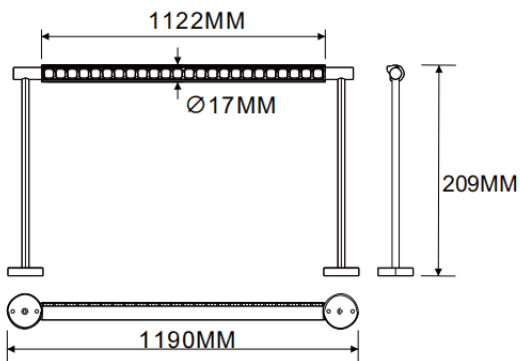

Wall mounted wall washer

Lavov linear light from the family CABINET type Wall mounted wall washer with a power of 32W and a Wall washer 30° beam angle. Finished in white colour. Recessed installation. Dimensions L1190*W17*H209mm.. With a total lumen output of 2024.32lm and a luminous efficiency of 63.26lm/W. CCT 4000K. No driver included works at 24V . Made in Aluminium body and PMMA lenses.

Dimensions	
Product dimensions (mm)	L1190*W17*H209mm

Scheme

Item code	86.L007.3450.01
Product type	Indoor
Category	Tracklights
Family	CABINET
Subfamily	Wall mounted wall washer
Pictograms	

Product	
Real power (W)	32
Real luminous flux (Lm)	2024.32
Luminous efficiency (Lm/W)	63.26
Beam angle (º)	Wall washer 30°
Colour	white
Control gear included	no
Average life time (h)	50000hrs L80 B10
Colour temperature (K)	4000
Colour consistency (SDCM)	SDCM<3
CRI	90