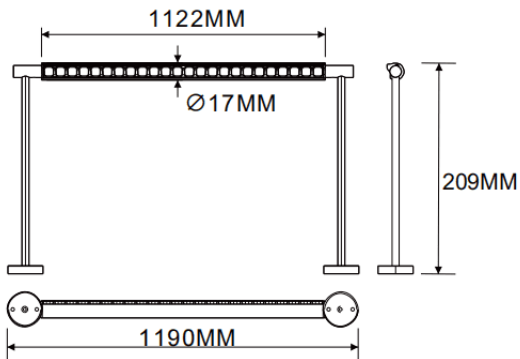

### Wall mounted wall washer

Lavov linear light from the family CABINET type Wall mounted wall washer with a power of 32W and a Wall washer 30° beam angle. Finished in black colour. Recessed installation. Dimensions L1190\*W17\*H209mm.. With a total lumen output of 2024.32lm and a luminous efficiency of 63.26lm/W. CCT 4000K. No driver included works at 24V . Made in Aluminium body and PMMA lenses.

Dimensions	
Product dimensions (mm)	L1190*W17*H209mm

### Scheme

Item code	86.L007.3450.02
Product type	Indoor
Category	Tracklights
Family	CABINET
Subfamily	Wall mounted wall washer
Pictograms	

Product	
Real power (W)	32
Real luminous flux (Lm)	2024.32
Luminous efficiency (Lm/W)	63.26
Beam angle (&ordm;)	Wall washer 30°
Colour	black
Control gear included	no
Average life time (h)	50000hrs L80 B10
Colour temperature (K)	4000
Colour consistency (SDCM)	SDCM<3
CRI	90