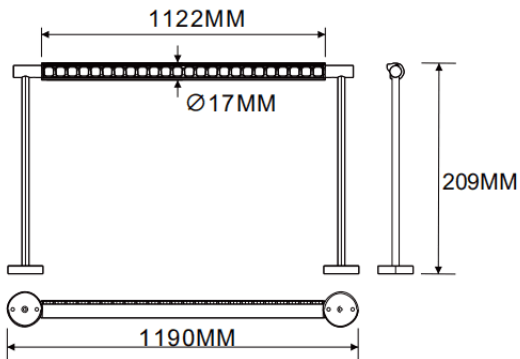

### Wall mounted wall washer

Lavov linear light from the family CABINET type Wall mounted wall washer with a power of 32W and a Wall washer 30° beam angle. Finished in black colour. Recessed installation. Dimensions L1190\*W17\*H209mm.. With a total lumen output of 2024.32lm and a luminous efficiency of 63.26lm/W. CCT 4000K. No driver included works at 24V . Made in Aluminium body and PMMA lenses.

#### Dimensions

Product dimensions (mm) L1190\*W17\*H209mm

#### Scheme

Item code	86.L007.3450.02
Product type	Indoor
Category	Tracklights
Family	CABINET
Subfamily	Wall mounted wall washer
Pictograms	

Product	
Real power (W)	32
Real luminous flux (Lm)	2024.32
Luminous efficiency (Lm/W)	63.26
Beam angle (°)	Wall washer 30°
Colour	black
Control gear included	no
Average life time (h)	50000hrs L80 B10
Colour temperature (K)	4000
Colour consistency (SDCM)	SDCM3
CRI	90