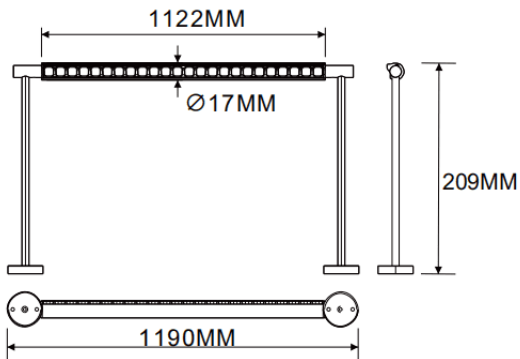

Scheme

Item code	86.L007.3450.02
Product type	Indoor
Category	Tracklights
Family	CABINET
Subfamily	Wall mounted wall washer
Pictograms	

Product	
Real power (W)	32
Real luminous flux (Lm)	2024.32
Luminous efficiency (Lm/W)	63.26
Beam angle (&ordm;)	Wall washer 30°
Colour	black
Control gear included	no
Average life time (h)	50000hrs L80 B10
Colour temperature (K)	4000
Colour consistency (SDCM)	SDCM<3
CRI	90