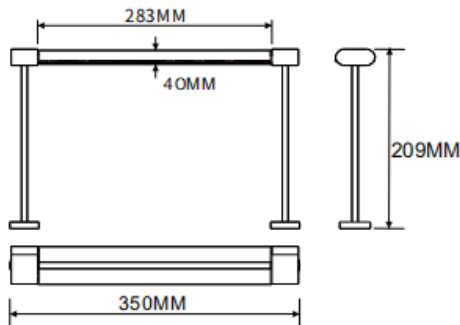

Table mounted wall washer

Lavov linear light from the family CABINET type Table mounted wall washer with a power of 16W and a Wall washer 30° beam angle. Finished in white colour. Recessed installation. Dimensions L350*W40*H209mm.. With a total lumen output of 897.28lm and a luminous efficiency of 56.08lm/W. CCT 2700K. No driver included works at 24V . Made in Aluminium body and PMMA lenses.

Dimensions

Product dimensions (mm) L350*W40*H209mm

Scheme

Item code	86.L008.1250.01
Product type	Indoor
Category	Tracklights
Family	CABINET
Subfamily	Table mounted wall washer
Pictograms	

Product	
Real power (W)	16
Real luminous flux (Lm)	897.28
Luminous efficiency (Lm/W)	56.08
Beam angle (º)	Wall washer 30°
Colour	white
Control gear included	no
Average life time (h)	50000hrs L80 B10
Colour temperature (K)	2700
Colour consistency (SDCM)	SDCM<3
CRI	90