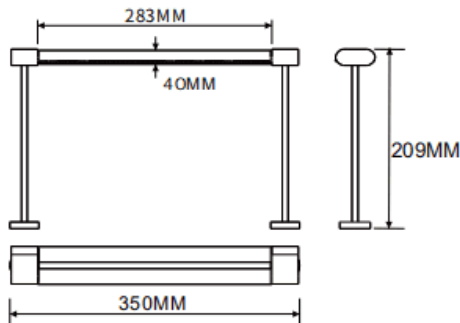

Table mounted wall washer

Lavov linear light from the family CABINET type Table mounted wall washer with a power of 16W and a Wall washer 30° beam angle. Finished in white colour. Recessed installation. Dimensions L350*W40*H209mm.. With a total lumen output of 897.28lm and a luminous efficiency of 56.08lm/W. CCT 2700K. No driver included works at 24V . Made in Aluminium body and PMMA lenses.

Dimensions

Product dimensions (mm) L350*W40*H209mm

Scheme

Item code	86.L008.1250.01
Product type	Indoor
Category	Tracklights
Family	CABINET
Subfamily	Table mounted wall washer
Pictograms	

Product	
Real power (W)	16
Real luminous flux (Lm)	897.28
Luminous efficiency (Lm/W)	56.08
Beam angle (°)	Wall washer 30°
Colour	white
Control gear included	no
Average life time (h)	50000hrs L80 B10
Colour temperature (K)	2700
Colour consistency (SDCM)	SDCM3
CRI	90