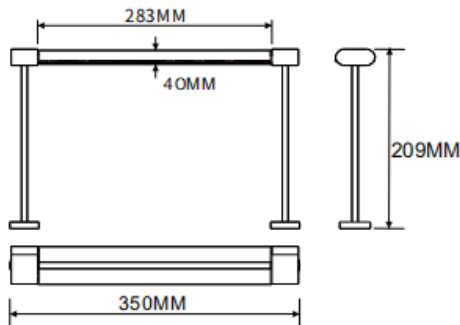

Table mounted wall washer

Lavov linear light from the family CABINET type Table mounted wall washer with a power of 16W and a Wall washer 30° beam angle. Finished in white colour. Recessed installation. Dimensions L350*W40*H209mm.. With a total lumen output of 897.28lm and a luminous efficiency of 56.08lm/W. CCT 2700K. No driver included works at 24V . Made in Aluminium body and PMMA lenses.

Dimensions

Product dimensions (mm) L350*W40*H209mm

Scheme

Item code	86.L008.1250.01
Product type	Indoor
Category	Tracklights
Family	CABINET
Subfamily	Table mounted wall washer
Pictograms	

Product	
Real power (W)	16
Real luminous flux (Lm)	897.28
Luminous efficiency (Lm/W)	56.08
Beam angle (°)	Wall washer 30°
Colour	white
Control gear included	no
Average life time (h)	50000hrs L80 B10
Colour temperature (K)	2700
Colour consistency (SDCM)	SDCM<3
CRI	90