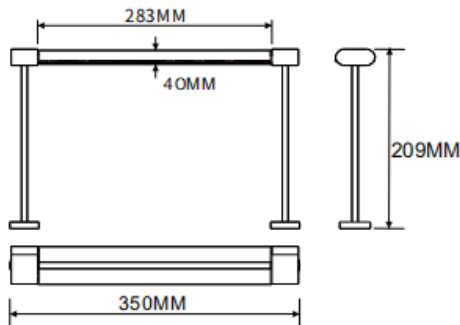

Table mounted wall washer

Lavov linear light from the family CABINET type Table mounted wall washer with a power of 16W and a Wall washer 30° beam angle. Finished in black colour. Recessed installation. Dimensions L350*W40*H209mm.. With a total lumen output of 897.28lm and a luminous efficiency of 56.08lm/W. CCT 2700K. No driver included works at 24V . Made in Aluminium body and PMMA lenses.

Dimensions

Product dimensions (mm) L350*W40*H209mm

Scheme

| | |
|--------------|--|
| Item code | 86.L008.1250.02 |
| Product type | Indoor |
| Category | Tracklights |
| Family | CABINET |
| Subfamily | Table mounted wall washer |
| Pictograms |  |

| | |
|----------------------------|------------------|
| Product | |
| Real power (W) | 16 |
| Real luminous flux (Lm) | 897.28 |
| Luminous efficiency (Lm/W) | 56.08 |
| Beam angle (°) | Wall washer 30° |
| Colour | black |
| Control gear included | no |
| Average life time (h) | 50000hrs L80 B10 |
| Colour temperature (K) | 2700 |
| Colour consistency (SDCM) | SDCM<3 |
| CRI | 90 |