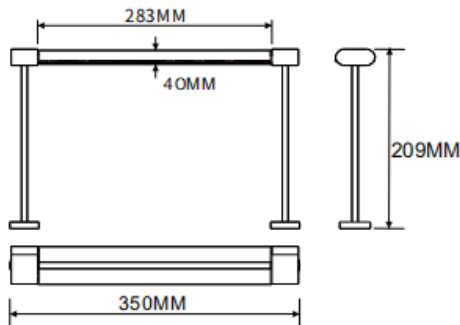

### Table mounted wall washer

Lavov linear light from the family CABINET type Table mounted wall washer with a power of 16W and a Wall washer 30° beam angle. Finished in black colour. Recessed installation. Dimensions L350\*W40\*H209mm.. With a total lumen output of 897.28lm and a luminous efficiency of 56.08lm/W. CCT 2700K. No driver included works at 24V . Made in Aluminium body and PMMA lenses.

#### Dimensions

Product dimensions (mm) L350\*W40\*H209mm

#### Scheme

Item code	86.L008.1250.02
Product type	Indoor
Category	Tracklights
Family	CABINET
Subfamily	Table mounted wall washer
Pictograms	

Product	
Real power (W)	16
Real luminous flux (Lm)	897.28
Luminous efficiency (Lm/W)	56.08
Beam angle (&ordm;)	Wall washer 30°
Colour	black
Control gear included	no
Average life time (h)	50000hrs L80 B10
Colour temperature (K)	2700
Colour consistency (SDCM)	SDCM<3
CRI	90