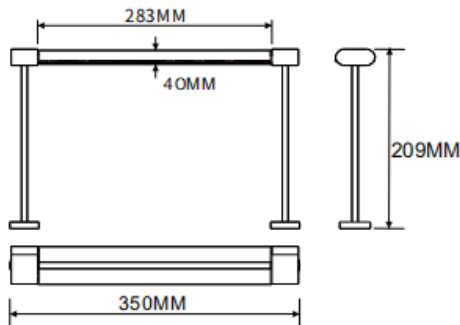

### Table mounted wall washer

Lavov linear light from the family CABINET type Table mounted wall washer with a power of 16W and a Wall washer 30° beam angle. Finished in black colour. Recessed installation. Dimensions L350\*W40\*H209mm.. With a total lumen output of 897.28lm and a luminous efficiency of 56.08lm/W. CCT 2700K. No driver included works at 24V . Made in Aluminium body and PMMA lenses.

### Dimensions

Product dimensions (mm) L350\*W40\*H209mm

### Scheme

Item code	86.L008.1250.02
Product type	Indoor
Category	Tracklights
Family	CABINET
Subfamily	Table mounted wall washer
Pictograms	

Product	
Real power (W)	16
Real luminous flux (Lm)	897.28
Luminous efficiency (Lm/W)	56.08
Beam angle (°)	Wall washer 30°
Colour	black
Control gear included	no
Average life time (h)	50000hrs L80 B10
Colour temperature (K)	2700
Colour consistency (SDCM)	SDCM3
CRI	90